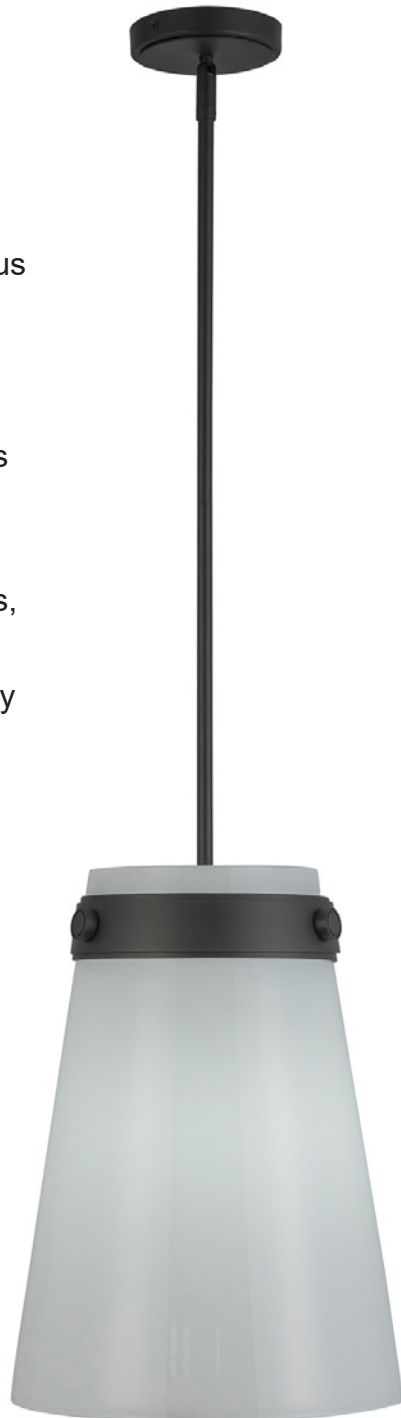

This pendant from Kevin Kraemer's Dahlia collection is a harmonious blend of understated elegance and thoughtful craftsmanship. Its soft, white glassware radiates a gentle glow, while the black banding, adorned with intricate knurl knobs, adds a touch of refined character. Perfect for any kitchen, island, or dining room

ORDERING			
Model: AC10640BK			
Collection: Dahlia			
Finish: Black			
PRODUCT DIMENSIONS			
Weight	11.33 lbs		
Length	12.00"		
Width	12.00"		
Height	16.00"		
Overall Height	59.50"		
Ext.			
Chain			
Rods			
Cord Length			
Wire Length			
Canopy / Back Plate	4.75x0.75x0.75		
Sloped Ceiling	Yes		
PACKAGING DIMENSIONS			
Weight	Length	Width	Height
14 lbs	15"	15"	19"
BULBS			
Bulbs Included	No		
Bulb Qty.	1		
Wattage	60W		
Dimmable	Yes		
Socket Base Type	Medium Base		
Lumens (LED)	N/A		
CRI (LED)	N/A		
Kelvin (LED)	N/A		
OTHER			
UPC	778350024020		
Material	Metal		
Listing Approval 1	Interior		
Listing Approval 2	Dry		
Safety Rating	ETL		
Warranty	Limited lifetime warranty		