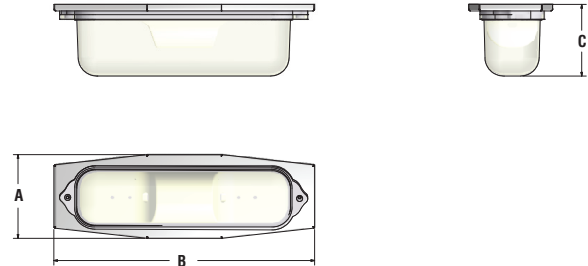

DIMENSIONS (MM, IN.)

Series	A	B	C
FTZ-RMT	114mm	356mm	98mm
	4 1/2"	14"	3 8/9"

LAMP SELECTION

	6V	12V	24V
Composite Tungsten	7.2, 9W	9, 12, 18W	9, 18 (25W, PAR36 only)
Composite Quartz (Q)	6, 8, 10, 12W	12, 20 (55W PAR36 only)	N/A
MR16	N/A	20, 35, 50W	N/A
LED-MR16	5, 7W	2, 5, 7W	5, 7W

ORDERING INFORMATION

Series	Lamp	Options
FTZ-RMT	See Lamp Selection	CC (Custom colour mounting plate)

EXAMPLE: FTZ-RMT-12V5W-LED
DESCRIPTION: FORTEZZA™ Remote, 12V 5W LED

CSA 22.2 No. 141-15 Performance Certified.

REMOTES