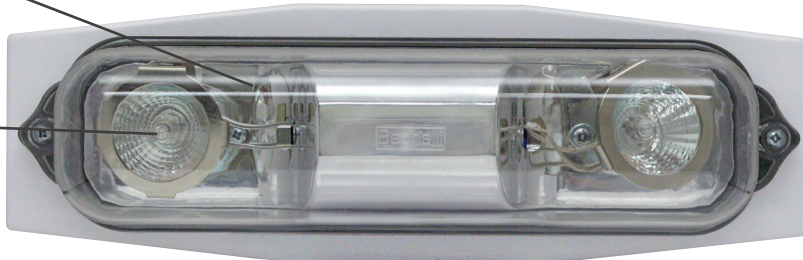

IP66 / Wet location

Vandal resistant design

Fully enclosed lamp heads eliminate any unwanted tampering or re-positioning

Sanitation listed for use in food preparation environments

## EXTERNAL SPECIFICATIONS

The **FORTEZZA™** remote is constructed from a polycarbonate material. The vandal resistant clear polycarbonate lens provides protection to the lamps. Tamper proof screws are standard. The **FORTEZZA™** remote mounting plate comes standard in white although colour options are available upon request.

## VANDAL RESISTANT DESIGN

The ultra heavy duty design and construction of the **FORTEZZA™** warns potential vandals that this is no regular remote. The lamps are protected by an impact resistant polycarbonate lens that is fastened with four tamper proof screws. The **FORTEZZA™** remote offers a contemporary look and durability like no other.

## MECHANICAL SPECIFICATIONS

The **FORTEZZA™** remote is constructed of powder coated steel mounting plate with an impact resistant polycarbonate protective lens. The **FORTEZZA™** mounting plate is standard in an attractive powder coated white finish. Other colors are available, including custom color matching.