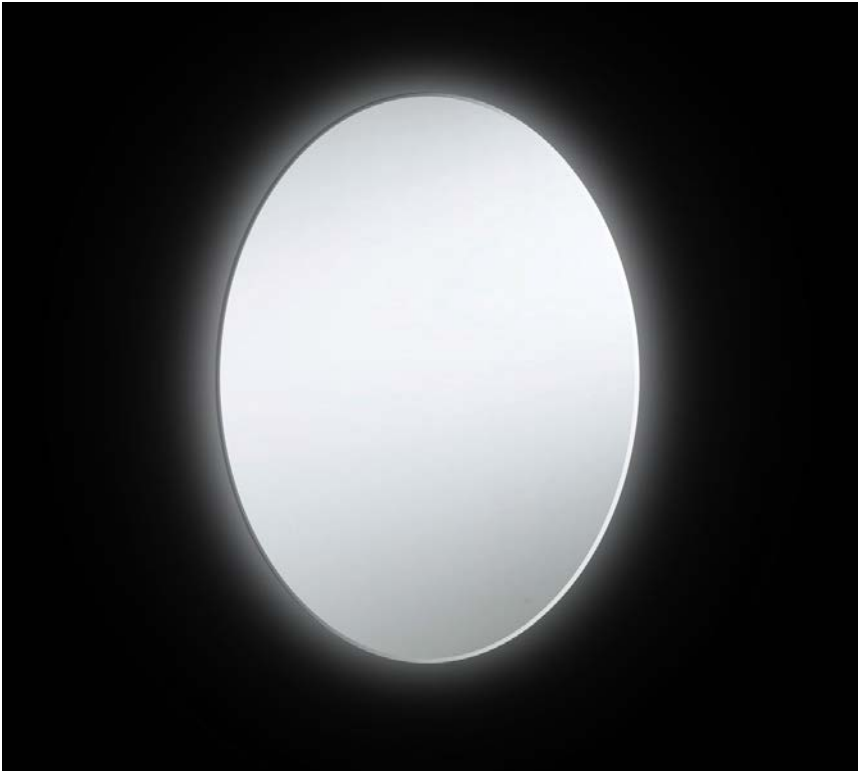

**MLED-2328E-BLT - 17W Oval Mirror, Backlit 28x23 Inch**

Oval Backlit Mirror

**Height** 28  
**Width/Length** 23  
**Depth** 1.5  
**Weight** 17

**No. of Bulbs** 1  
**LED Compatible** Yes  
**Total Wattage** 15W

**Body Material** Mirror  
**Finish/Color** Silver  
**Type of Finish** Glass

**Second Material** Metal  
**Second Finish/Color** White  
**Second Type of Finish** Painted

**Bulb 1 Amount** 1  
**Bulb 1 Base Type** LED  
**Bulb 1 Max Watt.** 15W  
**Bulb 1 Included** Yes  
**Bulb 1 Lumens** 1275  
**Bulb 1 CRI** 80+