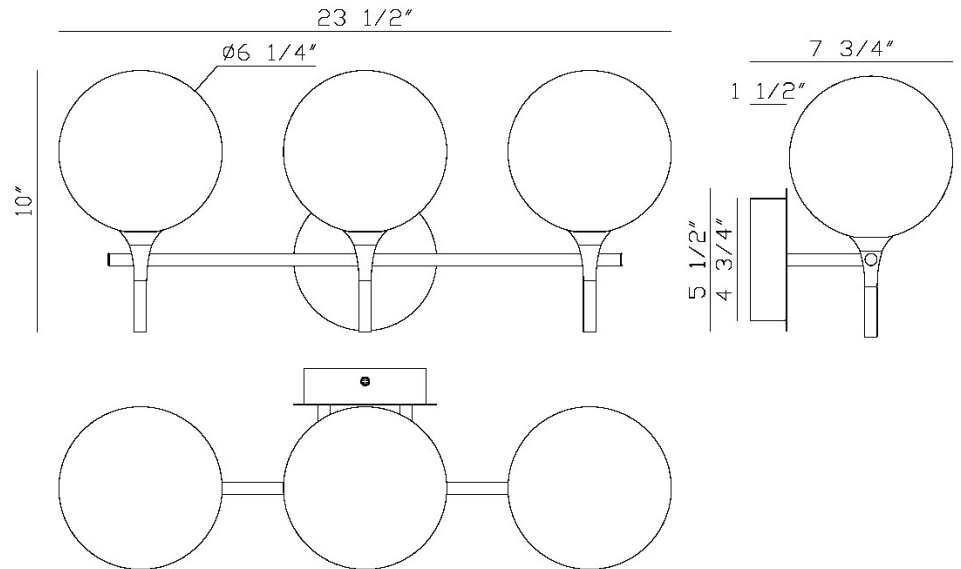

EUROfase

lissa, Vanity, 3Lt, Satin Nickel, Amber Glass

Item No.
48914-031

JOB NAME:

DATE:

TYPE:

COMMENTS:

LIGHT INFORMATION

Light Type Integrated LED

Bulb Socket N/A

Bulb Shape N/A

Bulb Included Yes

CRI 90

Delivered Lumens 636

Colour Temperature (Kelvin) 3000K

Average Hours LED (L70) 52000

Number of Lights 3

Light Direction Ambient

Dimming Method Triac/Elv

Output Voltage 24

Current Type DC

LIGHT INFORMATION (CONT'D.)

Light Wattage 4

Total Wattage 12

DIMENSIONS & WEIGHT

Product Width (In) 23.63

Product Height (In) 10.25

Product Ext (In) 7.75

Product Diameter (In)

Product Weight (Lbs) 3.97

Product Length (In)

INSTALLATION