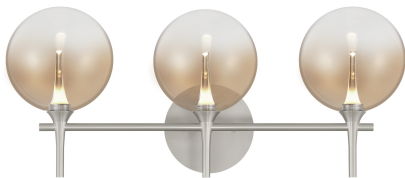

EUROfase

lissa, Vanity, 3Lt, Satin Nickel, Amber Glass

Item No.
48914-031

JOB NAME:

DATE:

TYPE:

COMMENTS:

LIGHT INFORMATION

Light Type Integrated LED

Bulb Socket N/A

Bulb Shape N/A

Bulb Included Yes

CRI 90

Delivered Lumens 636

Colour Temperature (Kelvin) 3000K

Average Hours LED (L70) 52000

DIMENSIONS & WEIGHT

Product Width (In) 23.63

Product Height (In) 10.25

Product Ext (In) 7.75

Product Diameter (In)

Product Weight (Lbs) 3.97

Product Length (In)

INSTALLATION

Mounting Type J-Box

Mounting Location Damp
Rating

PRODUCT FINISH

Finish: Satin Nickel

SHADE FINISH

Shade Finish: Amber

PRODUCT FEATURES

Feature 1: