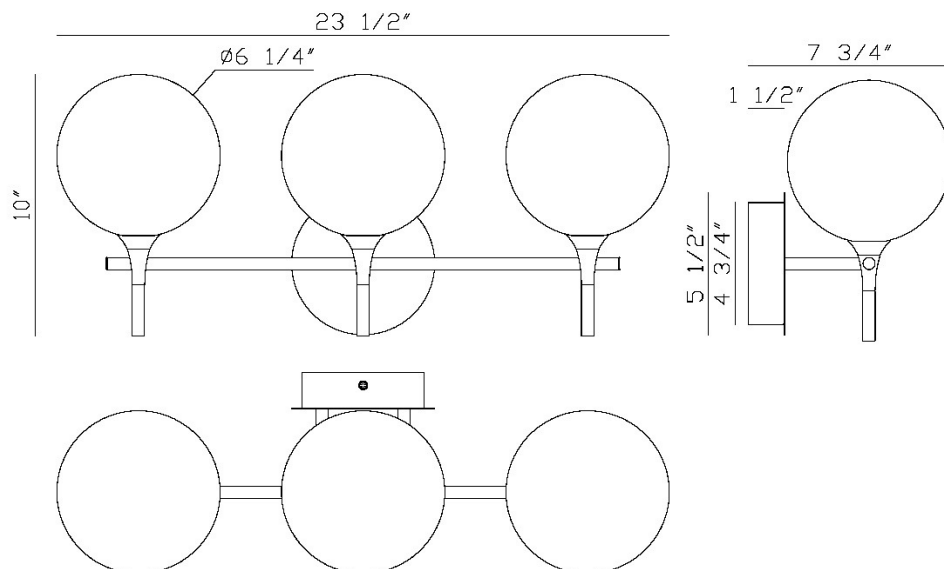

EUROfase

lissa, Vanity, 3Lt, Matte Black, Smoked Glass

Item No.
48915-021

JOB NAME:

DATE:

TYPE:

COMMENTS:

LIGHT INFORMATION

Light Type Integrated LED

Bulb Socket N/A

Bulb Shape N/A

Bulb Included Yes

CRI 90

Delivered Lumens 409

Colour Temperature (Kelvin) 3000K

Average Hours LED (L70) 52000

DIMENSIONS & WEIGHT

Product Width (In) 23.63

Product Height (In) 10.25

Product Ext (In) 7.75

Product Diameter (In)

Product Weight (Lbs) 3.97

Product Length (In)

INSTALLATION