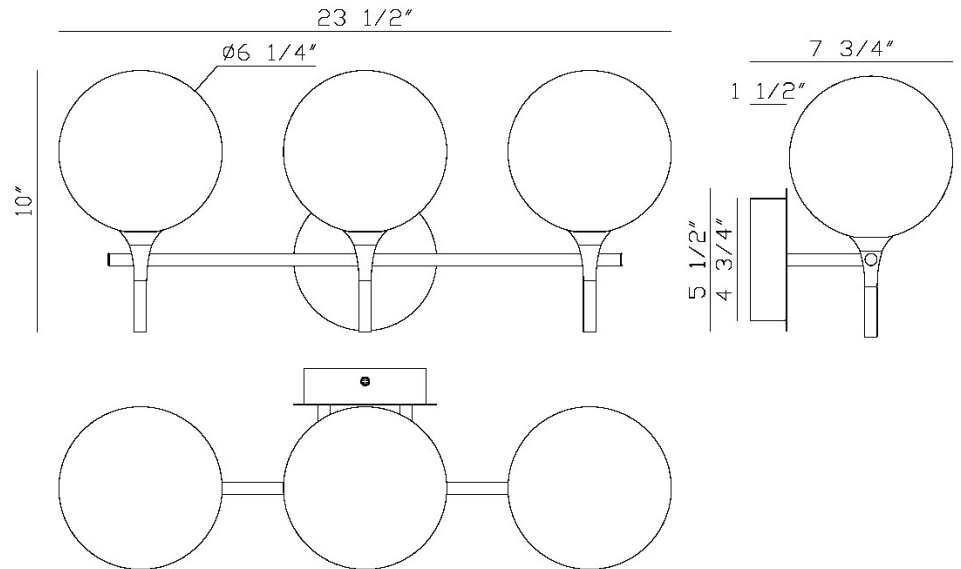

EUROfase

lissa, Vanity, 3Lt, Matte Black, Amber Glass

Item No.
48915-038

JOB NAME:

DATE:

TYPE:

COMMENTS:

LIGHT INFORMATION

Light Type Integrated LED

Bulb Socket N/A

Bulb Shape N/A

Bulb Included Yes

CRI 90

Delivered Lumens 636

Colour Temperature (Kelvin) 3000K

Average Hours LED (L70) 52000

Number of Lights 3

Light Direction Ambient

Dimming Method Triac/Elv

Output Voltage 24

Current Type DC

LIGHT INFORMATION (CONT'D.)

Light Wattage 4

Total Wattage 12

DIMENSIONS & WEIGHT

Product Width (In) 23.63

Product Height (In) 10.25

Product Ext (In) 7.75

Product Diameter (In)

Product Weight (Lbs) 3.97

Product Length (In)

INSTALLATION