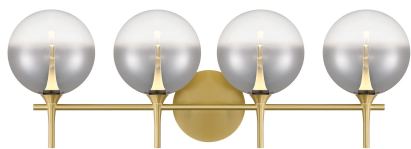

## lissa, Vanity, 4Lt, Gold, Smoked Glass

Item No.  
48916-028

JOB NAME:

DATE:

TYPE:

COMMENTS:

### LIGHT INFORMATION

Light Type Integrated LED

Bulb Socket N/A

Bulb Shape N/A

Bulb Included Yes

CRI 90

Delivered Lumens 610

Colour Temperature (Kelvin) 3000K