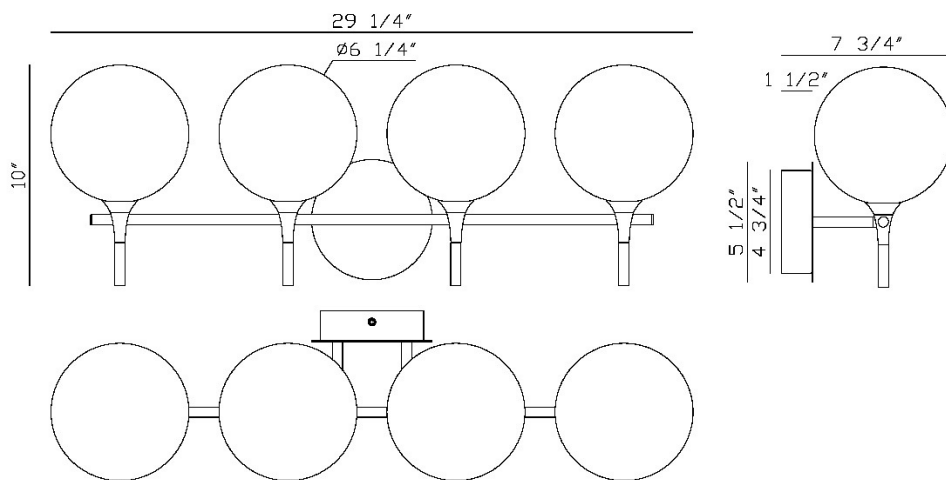

### LIGHT INFORMATION

Light Type Integrated LED

Bulb Socket N/A

Bulb Shape N/A

Bulb Included Yes

CRI 90

Delivered Lumens 610

Colour Temperature (Kelvin) 3000K

### DIMENSIONS & WEIGHT

Product Width (In) 29.5

Product Height (In) 10.25

Product Ext (In) 7.75

Product Diameter (In)

Product Weight (Lbs) 4.3

Product Length (In)