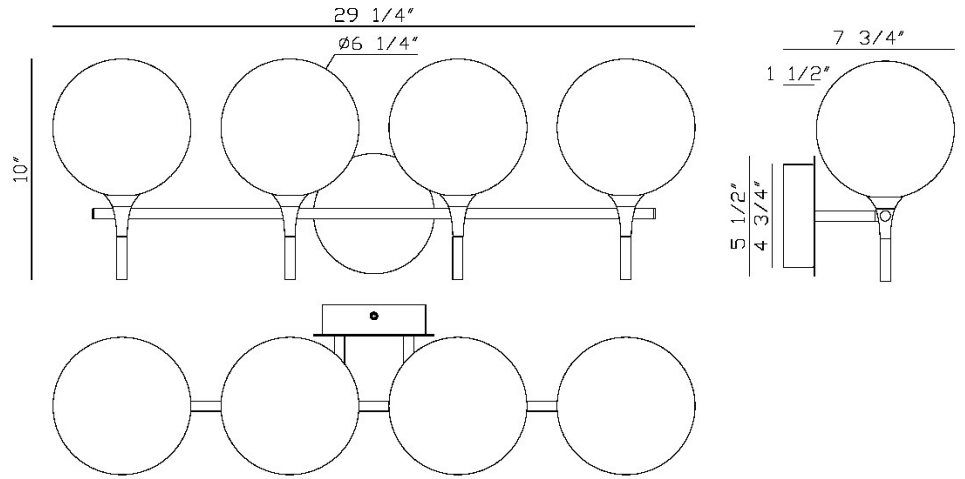

### LIGHT INFORMATION

Light Type Integrated LED

Bulb Socket N/A

Bulb Shape N/A

Bulb Included Yes

CRI 90

Delivered Lumens 610

Colour Temperature (Kelvin) 3000K

### DIMENSIONS & WEIGHT

Product Width (In) 29.5

Product Height (In) 10.25

Product Ext (In) 7.75

Product Diameter (In)

Product Weight (Lbs) 4.3

Product Length (In)