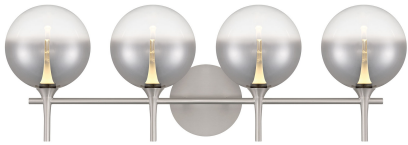

## lissa, Vanity, 4Lt, Satin Nickel, Smoked Glass

Item No.  
48917-025

JOB NAME:

DATE:

TYPE:

COMMENTS:

### LIGHT INFORMATION

Light Type Integrated LED

Bulb Socket N/A

Bulb Shape N/A

Bulb Included Yes

CRI 90

Delivered Lumens 610

Colour Temperature (Kelvin) 3000K

### PRODUCT FINISH

Finish: Satin Nickel