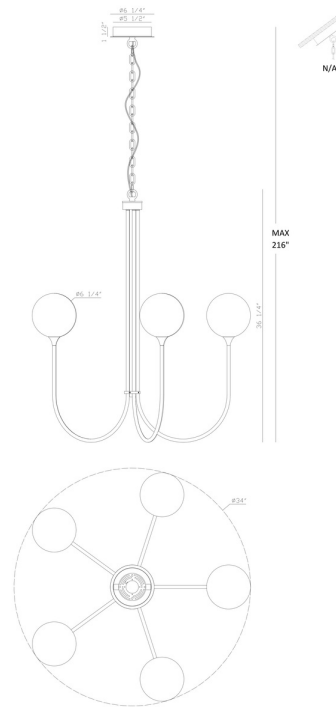

## lissa, Chandelier, 5-Light, 34", Matte Black, Smoked Gl...

Item No.

48923-026

JOB NAME:

DATE:

TYPE:

COMMENTS:

### LIGHT INFORMATION

Light Type Integrated LED

Bulb Socket N/A

Bulb Shape N/A

Bulb Included Yes

CRI 90

Delivered Lumens 529

Colour Temperature (Kelvin) 3000K

### LIGHT INFORMATION (CONT'D.)

Light Wattage 4

Total Wattage 20

### DIMENSIONS & WEIGHT

Product Width (In)

Product Height (In) 36

Product Ext (In)

Product Diameter (In) 34

Product Weight (Lbs) 13.66

Product Length (In)