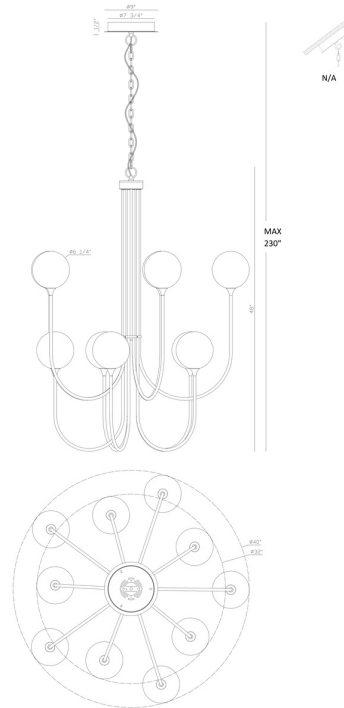

EUROfase

lissa, Chandelier, 10-Light, 40", Gold, Smoked Glass

Item No.
48925-020

JOB NAME:

DATE:

TYPE:

COMMENTS:

LIGHT INFORMATION

| | |
|-----------------------------|----------------|
| Light Type | Integrated LED |
| Bulb Socket | N/A |
| Bulb Shape | N/A |
| Bulb Included | Yes |
| CRI | 90 |
| Delivered Lumens | 971 |
| Colour Temperature (Kelvin) | 3000K |
| Average Hours LED (L70) | 52000 |
| Number of Lights | 10 |
| Light Direction | Ambient |
| Dimming Method | Triac/Elv |
| Output Voltage | 36 |
| Current Type | DC |

LIGHT INFORMATION (CONT'D.)

| | |
|---------------|-----|
| Light Wattage | 4.5 |
| Total Wattage | 45 |

DIMENSIONS & WEIGHT

| | |
|-----------------------|-------|
| Product Width (In) | |
| Product Height (In) | 48 |
| Product Ext (In) | |
| Product Diameter (In) | 40 |
| Product Weight (Lbs) | 24.46 |
| Product Length (In) | |