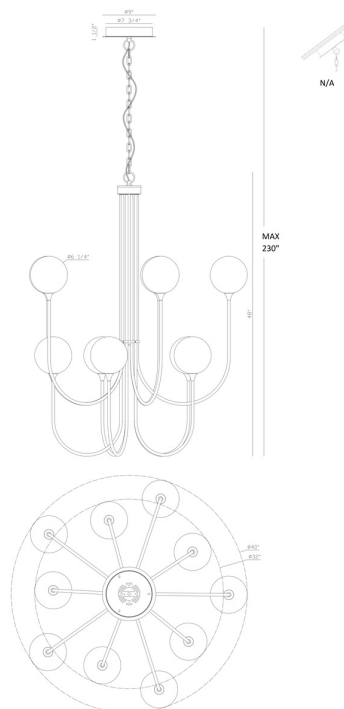

EUROfase

lissa, Chandelier, 10-Light, 40", Matte Black, Amber Gla...

Item No.

48926-032

JOB NAME:

DATE:

TYPE:

COMMENTS:

LIGHT INFORMATION

Light Type Integrated LED

Bulb Socket N/A

Bulb Shape N/A

Bulb Included Yes

CRI 90

Delivered Lumens 1760

Colour Temperature (Kelvin) 3000K

Average Hours LED (L70) 52000

Number of Lights 10

Light Direction Ambient

Dimming Method Triac/Elv

Output Voltage 36

Current Type DC

LIGHT INFORMATION (CONT'D.)

Light Wattage 4.5

Total Wattage 45

DIMENSIONS & WEIGHT

Product Width (In)

Product Height (In) 48

Product Ext (In)

Product Diameter (In) 40

Product Weight (Lbs) 24.46

Product Length (In)