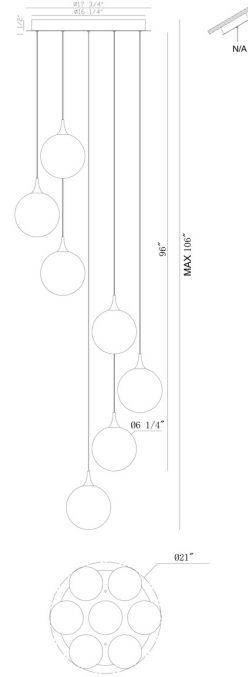

## lissa, Chandelier, 7-Light, 21", Gold, Smoked Glass

Item No.  
48928-021

JOB NAME:

DATE:

TYPE:

COMMENTS:

### LIGHT INFORMATION

Light Type Integrated LED

Bulb Socket N/A

Bulb Shape N/A

Bulb Included Yes

CRI 90

Delivered Lumens 897

Colour Temperature (Kelvin) 3000K

### LIGHT INFORMATION (CONT'D.)

Light Wattage 4.5

Total Wattage 31.5

### DIMENSIONS & WEIGHT

Product Width (In)

Product Height (In) 8.5

Product Ext (In)

Product Diameter (In) 21

Product Weight (Lbs) 11.46

Product Length (In)