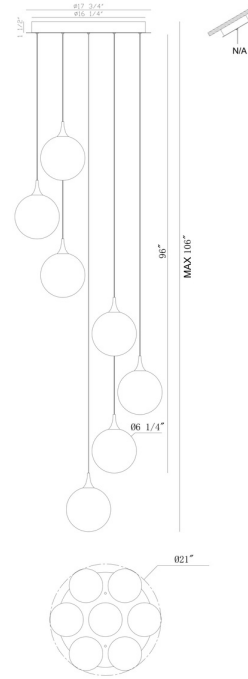

## lissa, Chandelier, 7-Light, 21", Matte Black, Clear Glass

Item No.  
48929-011

JOB NAME:

DATE:

TYPE:

COMMENTS:

### LIGHT INFORMATION

Light Type Integrated LED

Bulb Socket N/A

Bulb Shape N/A

Bulb Included Yes

CRI 90

Delivered Lumens 2164

Colour Temperature (Kelvin) 3000K

### LIGHT INFORMATION (CONT'D.)

Light Wattage 4.5

Total Wattage 31.5

### DIMENSIONS & WEIGHT

Product Width (In)

Product Height (In) 8.5

Product Ext (In)

Product Diameter (In) 21

Product Weight (Lbs) 11.46

Product Length (In)