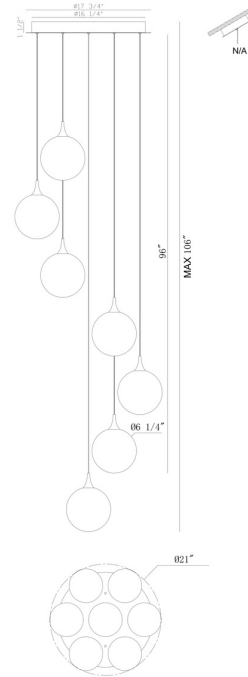

EUROfase

lissa, Chandelier, 7-Light, 21", Matte Black, Mixed Glass

Item No.

48929-044

JOB NAME:

DATE:

TYPE:

COMMENTS:

LIGHT INFORMATION

Light Type Integrated LED

Bulb Socket N/A

Bulb Shape N/A

Bulb Included Yes

CRI 90

Delivered Lumens 942

Colour Temperature (Kelvin) 3000K

Total Wattage 31.5

DIMENSIONS & WEIGHT

Product Width (In)

Product Height (In) 8.5

Product Ext (In)

Product Diameter (In) 21

Product Weight (Lbs) 11.46

Product Length (In)