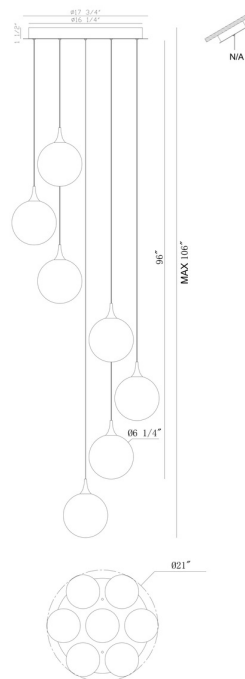

EUROfase

lissa, Chandelier, 7-Light, 21", Gold-Black Mix, Amber G...

Item No.
48930-031

JOB NAME:

DATE:

TYPE:

COMMENTS:

LIGHT INFORMATION

Light Type Integrated LED

Bulb Socket N/A

Bulb Shape N/A

Bulb Included Yes

CRI 90

Delivered Lumens 1597

Colour Temperature (Kelvin) 3000K

Average Hours LED (L70) 52000

Number of Lights 7

Light Direction Ambient

Dimming Method Triac/Elv

Output Voltage 24

Current Type DC

LIGHT INFORMATION (CONT'D.)

Light Wattage 4.5

Total Wattage 31.5

DIMENSIONS & WEIGHT

Product Width (In)

Product Height (In) 8.5

Product Ext (In)

Product Diameter (In) 21

Product Weight (Lbs) 11.46

Product Length (In)

INSTALLATION