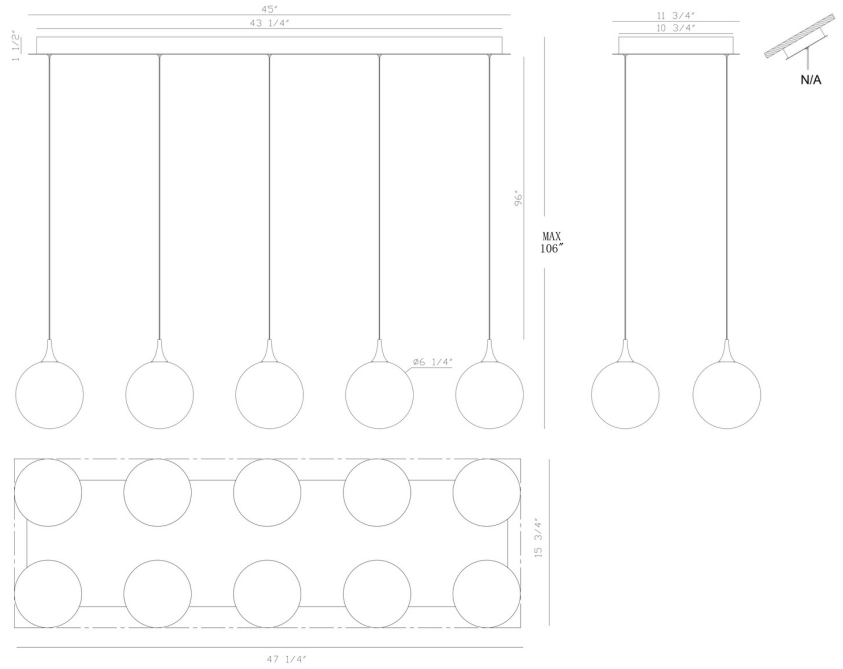

EUROfase

lissa, Chandelier, 10-Light, 47", Gold, Mixed Glass

Item No.
48932-046

JOB NAME:

DATE:

TYPE:

COMMENTS:

LIGHT INFORMATION

Light Type Integrated LED

Bulb Socket N/A

Bulb Shape N/A

Bulb Included Yes

CRI 90

Delivered Lumens 1645

Colour Temperature (Kelvin) 3000K

Average Hours LED (L70) 52000

Number of Lights 10

Light Direction Ambient

Dimming Method Triac/Elv

Output Voltage 24

Current Type DC

LIGHT INFORMATION (CONT'D.)

Light Wattage 4.5

Total Wattage 45

DIMENSIONS & WEIGHT

Product Width (In) 15.5

Product Height (In) 8.5

Product Ext (In)

Product Diameter (In)

Product Weight (Lbs) 21.16

Product Length (In) 47

INSTALLATION