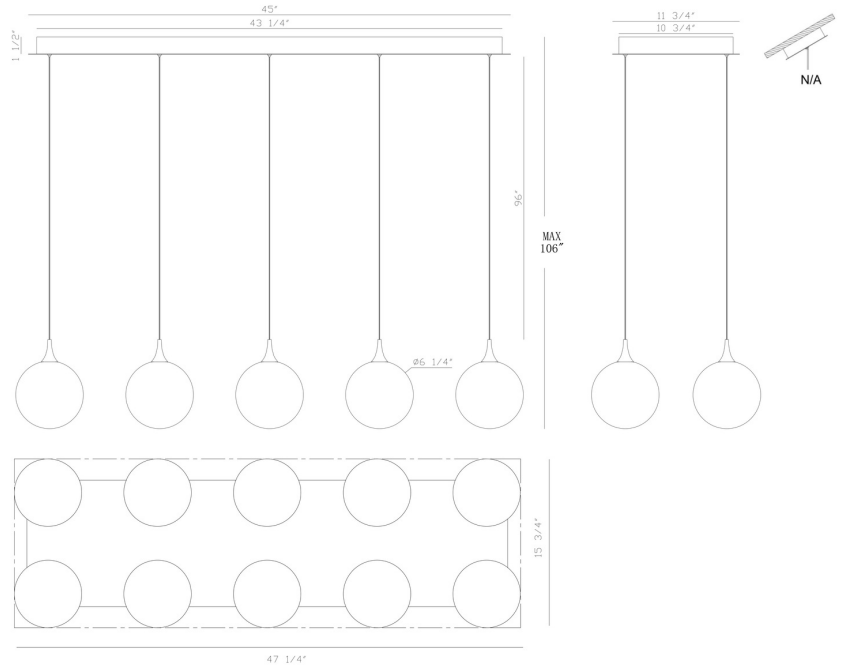

EUROfase

lissa, Chandelier, 10-Light, 47", Matte Black, Clear Glass

Item No.
48933-018

JOB NAME:

DATE:

TYPE:

COMMENTS:

LIGHT INFORMATION

Light Type	Integrated LED
Bulb Socket	N/A
Bulb Shape	N/A
Bulb Included	Yes
CRI	90
Delivered Lumens	2592
Colour Temperature (Kelvin)	3000K
Average Hours LED (L70)	52000
Number of Lights	10
Light Direction	Ambient
Dimming Method	Triac/Elv
Output Voltage	24
Current Type	DC

LIGHT INFORMATION (CONT'D.)

Light Wattage	4.5
Total Wattage	45

DIMENSIONS & WEIGHT

Product Width (In)	15.5
Product Height (In)	8.5
Product Ext (In)	
Product Diameter (In)	
Product Weight (Lbs)	21.16
Product Length (In)	47