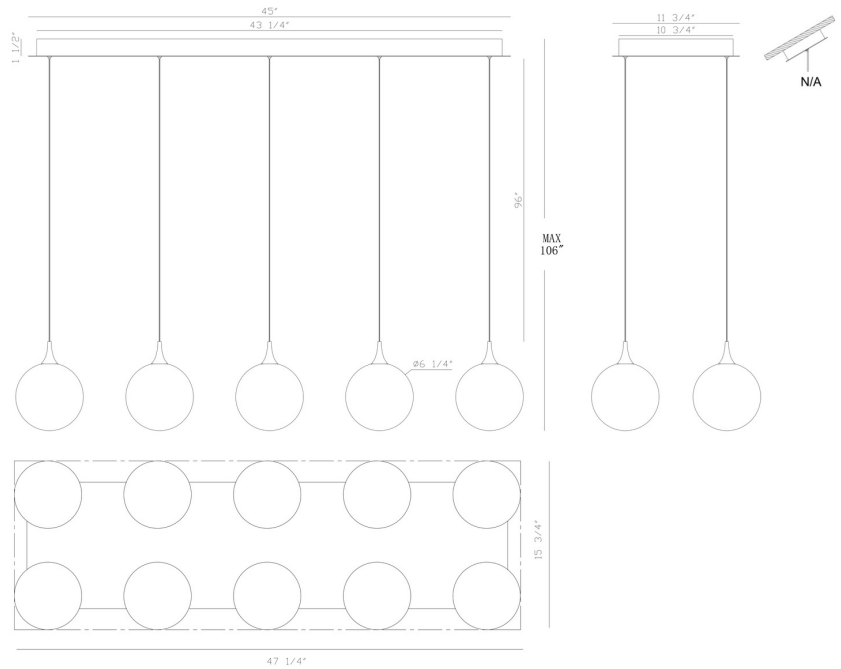

EUROfase

lissa, Chandelier, 10-Light, 47", Matte Black, Amber Gla...

Item No.
48933-032

JOB NAME:

DATE:

TYPE:

COMMENTS:

LIGHT INFORMATION

Light Type Integrated LED

Bulb Socket N/A

Bulb Shape N/A

Bulb Included Yes

CRI 90

Delivered Lumens 1730

Colour Temperature (Kelvin) 3000K

Average Hours LED (L70) 52000

Number of Lights 10

Light Direction Ambient

Dimming Method Triac/Elv

Output Voltage 24

Current Type DC

LIGHT INFORMATION (CONT'D.)

Light Wattage 4.5

Total Wattage 45

DIMENSIONS & WEIGHT

Product Width (In) 15.5

Product Height (In) 8.5

Product Ext (In)

Product Diameter (In)

Product Weight (Lbs) 21.16

Product Length (In) 47

INSTALLATION