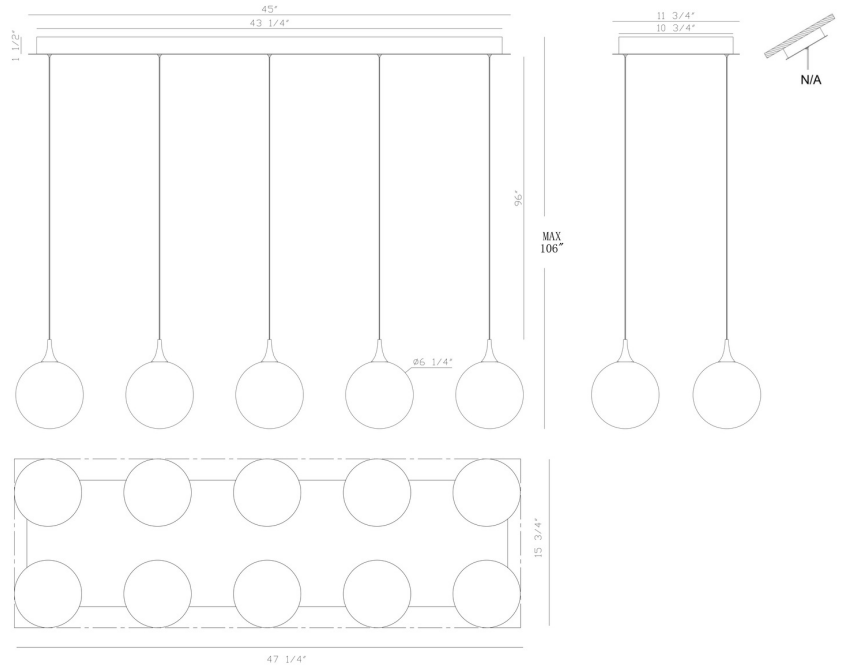

EUROfase

lissa, Chandelier, 10-Light, 47", Matte Black, Mixed Glass

Item No.
48933-047

JOB NAME:

DATE:

TYPE:

COMMENTS:

LIGHT INFORMATION

Light Type	Integrated LED
Bulb Socket	N/A
Bulb Shape	N/A
Bulb Included	Yes
CRI	90
Delivered Lumens	1645
Colour Temperature (Kelvin)	3000K
Average Hours LED (L70)	52000
Number of Lights	10
Light Direction	Ambient
Dimming Method	Triac/Elv
Output Voltage	24
Current Type	DC

LIGHT INFORMATION (CONT'D.)

Light Wattage	4.5
Total Wattage	45

DIMENSIONS & WEIGHT

Product Width (In)	15.5
Product Height (In)	8.5
Product Ext (In)	
Product Diameter (In)	
Product Weight (Lbs)	21.16
Product Length (In)	47