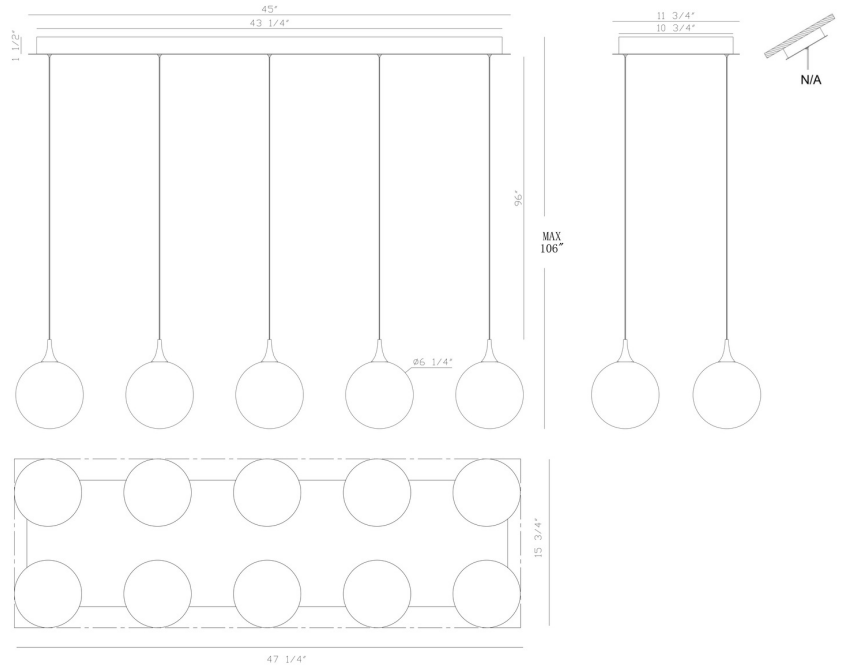

EUROfase

lissa, Chandelier, 10-Light, 47", Gold-Black Mix, Smoke...

Item No.
48934-022

JOB NAME:

DATE:

TYPE:

COMMENTS:

LIGHT INFORMATION

Light Type	Integrated LED
Bulb Socket	N/A
Bulb Shape	N/A
Bulb Included	Yes
CRI	90
Delivered Lumens	1014
Colour Temperature (Kelvin)	3000K
Average Hours LED (L70)	52000
Number of Lights	10
Light Direction	Ambient
Dimming Method	Triac/Elv
Output Voltage	24
Current Type	DC

LIGHT INFORMATION (CONT'D.)

Light Wattage	4.5
Total Wattage	45

DIMENSIONS & WEIGHT

Product Width (In)	15.5
Product Height (In)	8.5
Product Ext (In)	
Product Diameter (In)	
Product Weight (Lbs)	21.16
Product Length (In)	47