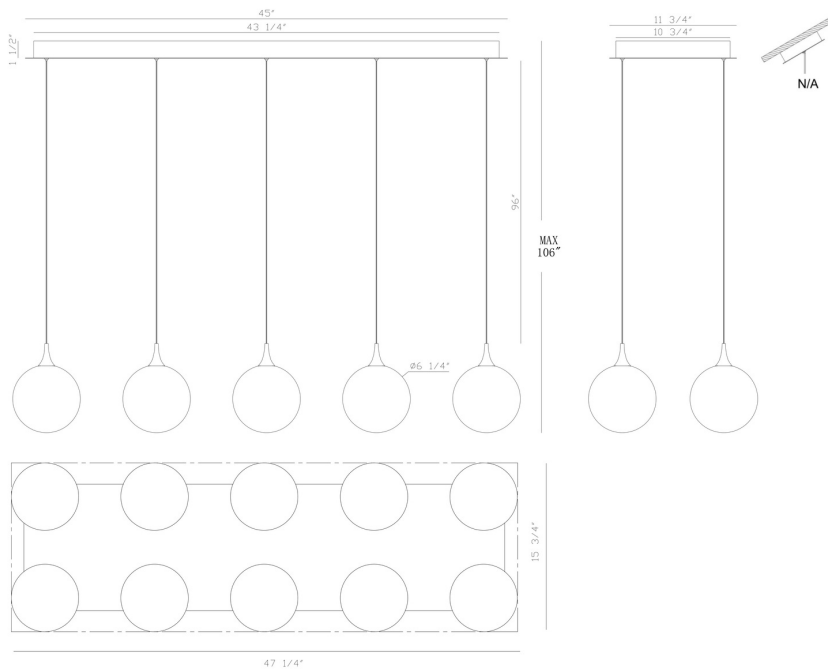

EUROfase

lissa, Chandelier, 10-Light, 47", Gold-Black Mix, Mixed ...

Item No.

48934-046

JOB NAME:

DATE:

TYPE:

COMMENTS:

LIGHT INFORMATION

Light Type Integrated LED

Bulb Socket N/A

Bulb Shape N/A

Bulb Included Yes

CRI 90

Delivered Lumens 1645

Colour Temperature (Kelvin) 3000K

Average Hours LED (L70) 52000

Number of Lights 10

Light Direction Ambient

Dimming Method Triac/Elv

Output Voltage 24

Current Type DC

LIGHT INFORMATION (CONT'D.)

Light Wattage 4.5

Total Wattage 45

DIMENSIONS & WEIGHT

Product Width (In) 15.5

Product Height (In) 8.5

Product Ext (In)

Product Diameter (In)

Product Weight (Lbs) 21.16

Product Length (In) 47