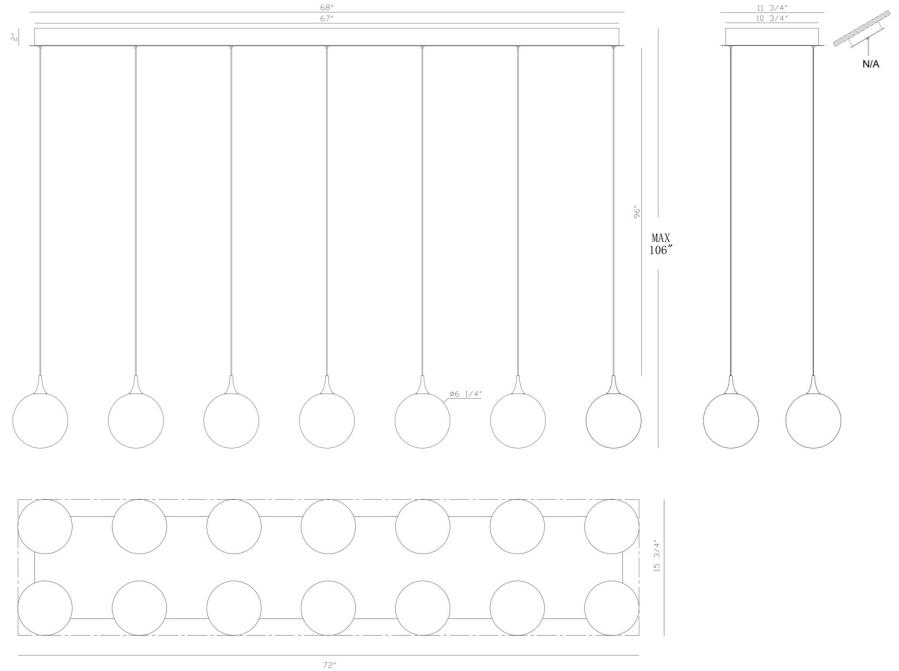

## lissa, Chandelier, 14-Light, 72", Gold, Smoked Glass

Item No.  
48938-020

JOB NAME:

DATE:

TYPE:

COMMENTS:

### LIGHT INFORMATION

Light Type	Integrated LED
Bulb Socket	N/A
Bulb Shape	N/A
Bulb Included	Yes
CRI	90
Delivered Lumens	1227
Colour Temperature (Kelvin)	3000K
Average Hours LED (L70)	52000
Number of Lights	14
Light Direction	Ambient
Dimming Method	Triac/Elv
Output Voltage	24
Current Type	DC

### LIGHT INFORMATION (CONT'D.)

Light Wattage	4.5
Total Wattage	63

### DIMENSIONS & WEIGHT

Product Width (In)	15.5
Product Height (In)	8.5
Product Ext (In)	
Product Diameter (In)	
Product Weight (Lbs)	32.62
Product Length (In)	72