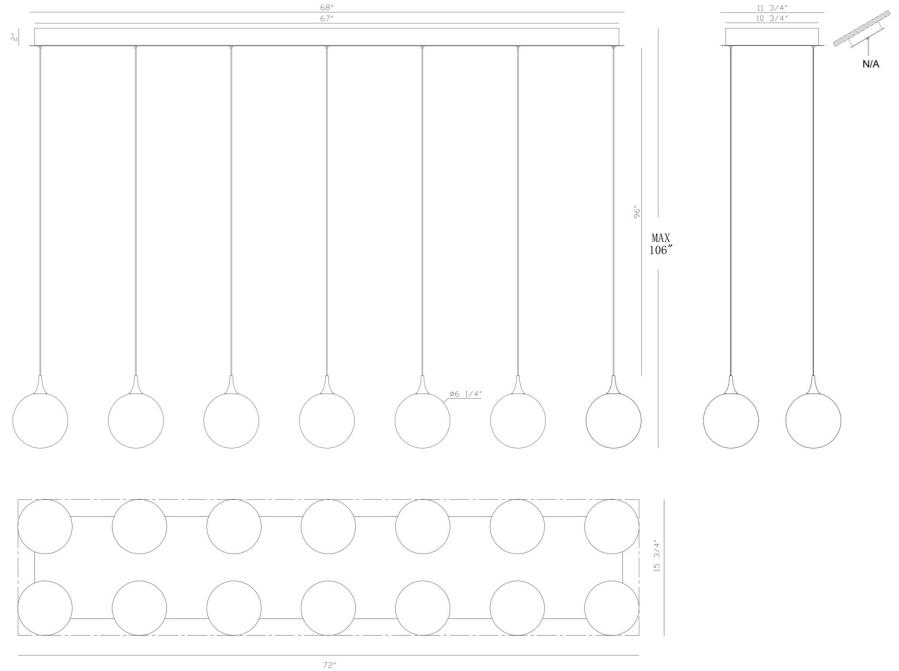

## lissa, Chandelier, 14-Light, 72", Gold, Amber Glass

Item No.  
48938-037

JOB NAME:

DATE:

TYPE:

COMMENTS:

### LIGHT INFORMATION

Light Type Integrated LED

Bulb Socket N/A

Bulb Shape N/A

Bulb Included Yes

CRI 90

Delivered Lumens 2094

Colour Temperature (Kelvin) 3000K

### DIMENSIONS & WEIGHT

Product Width (In) 15.5

Product Height (In) 8.5

Product Ext (In)

Product Diameter (In)

Product Weight (Lbs) 32.62

Product Length (In) 72