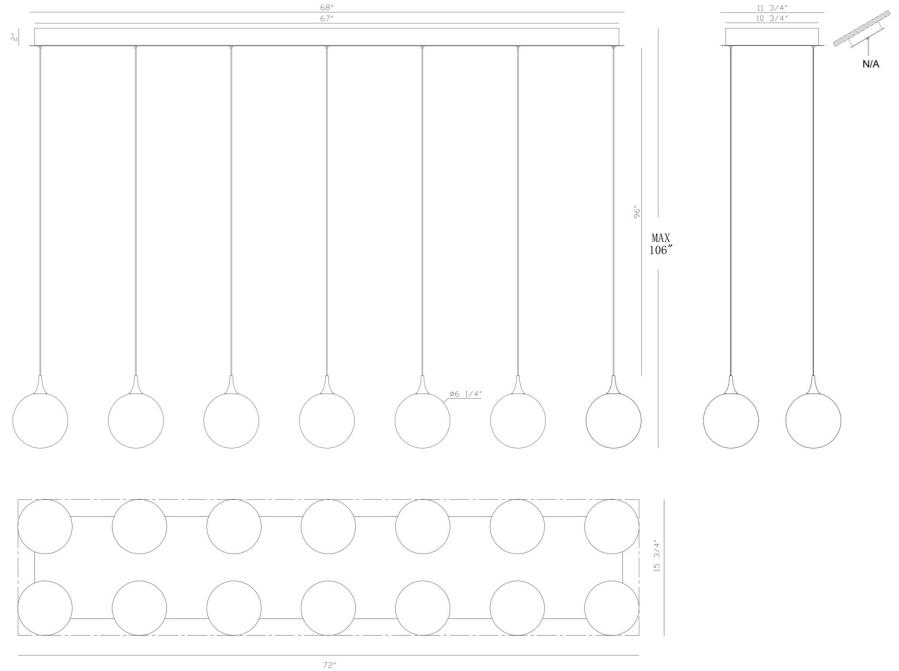

EUROfase

lissa, Chandelier, 14-Light, 72", Matte Black, Clear Glass

Item No.
48939-010

JOB NAME:

DATE:

TYPE:

COMMENTS:

LIGHT INFORMATION

Light Type	Integrated LED
Bulb Socket	N/A
Bulb Shape	N/A
Bulb Included	Yes
CRI	90
Delivered Lumens	3045
Colour Temperature (Kelvin)	3000K
Average Hours LED (L70)	52000
Number of Lights	14
Light Direction	Ambient
Dimming Method	Triac/Elv
Output Voltage	24
Current Type	DC

LIGHT INFORMATION (CONT'D.)

Light Wattage	4.5
Total Wattage	63

DIMENSIONS & WEIGHT

Product Width (In)	15.5
Product Height (In)	8.5
Product Ext (In)	
Product Diameter (In)	
Product Weight (Lbs)	32.62
Product Length (In)	72