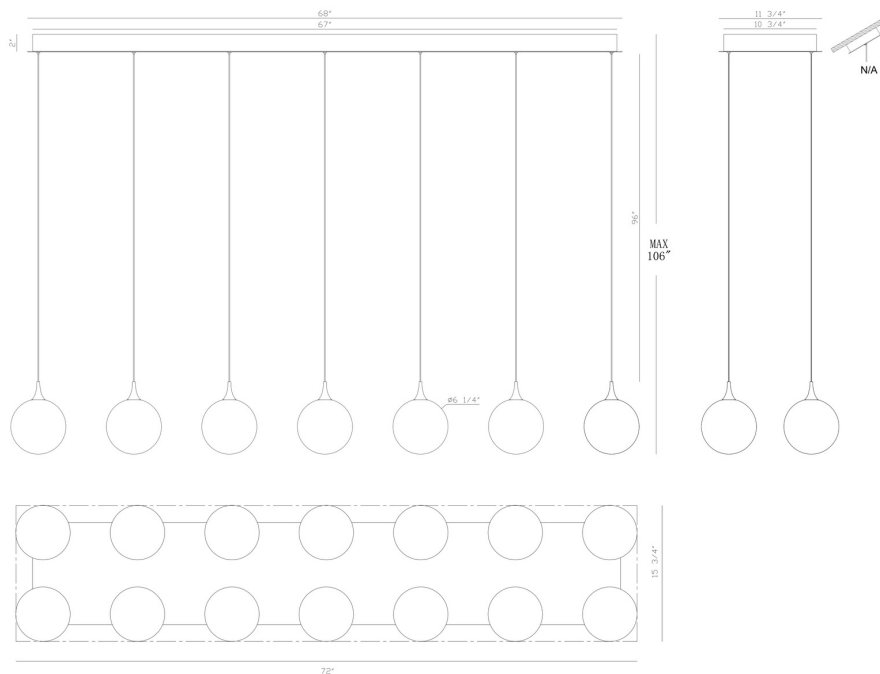

EUROfase

lissa, Chandelier, 14-Light, 72", Matte Black, Smoked Gl...

Item No.

48939-027

JOB NAME:

DATE:

TYPE:

COMMENTS:

LIGHT INFORMATION

Light Type Integrated LED

Bulb Socket N/A

Bulb Shape N/A

Bulb Included Yes

CRI 90

Delivered Lumens 1227

Colour Temperature (Kelvin) 3000K

Average Hours LED (L70) 52000

Number of Lights 14

Light Direction Ambient

Dimming Method Triac/Elv

Output Voltage 24

Current Type DC

LIGHT INFORMATION (CONT'D.)

Light Wattage 4.5

Total Wattage 63

DIMENSIONS & WEIGHT

Product Width (In) 15.5

Product Height (In) 8.5

Product Ext (In)

Product Diameter (In)

Product Weight (Lbs) 32.62

Product Length (In) 72