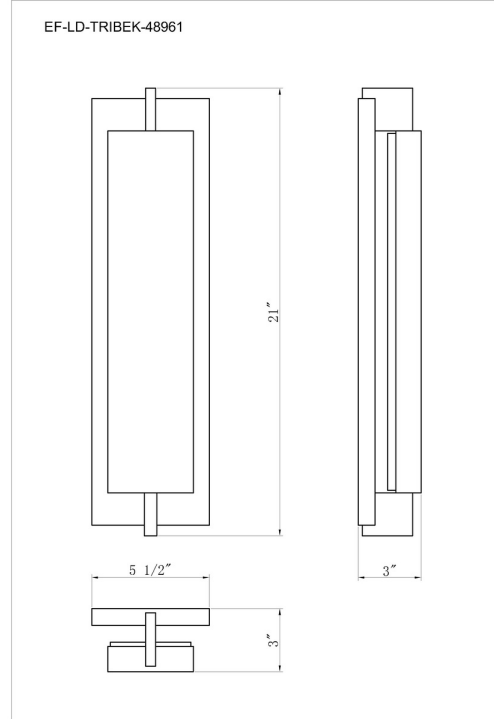

EUROfase

Tribek, Outdoor , 21", Matte Black

Item No.
48961-028

JOB NAME:

DATE:

TYPE:

COMMENTS:

LIGHT INFORMATION

Light Type Integrated LED

Bulb Socket N/A

Bulb Shape N/A

Bulb Included Yes

CRI 90

Delivered Lumens 119

Colour Temperature (Kelvin) 3000K

Average Hours LED (L70) 52000

Number of Lights 1

Light Direction Ambient

Dimming Method Triac/Elv

Output Voltage 120

Current Type AC

LIGHT INFORMATION (CONT'D.)

Light Wattage 18

Total Wattage 18

DIMENSIONS & WEIGHT

Product Width (In) 5.5

Product Height (In) 21

Product Ext (In) 3

Product Diameter (In)

Product Weight (Lbs) 7.27

Product Length (In)

INSTALLATION

Mounting Type J-Box

Mounting Location Wet Rating

PRODUCT FINISH

Finish: Matte Black

SHADE FINISH

Shade Finish: N/A

PRODUCT FEATURES

Feature 1:

Feature 2:

Feature 3: