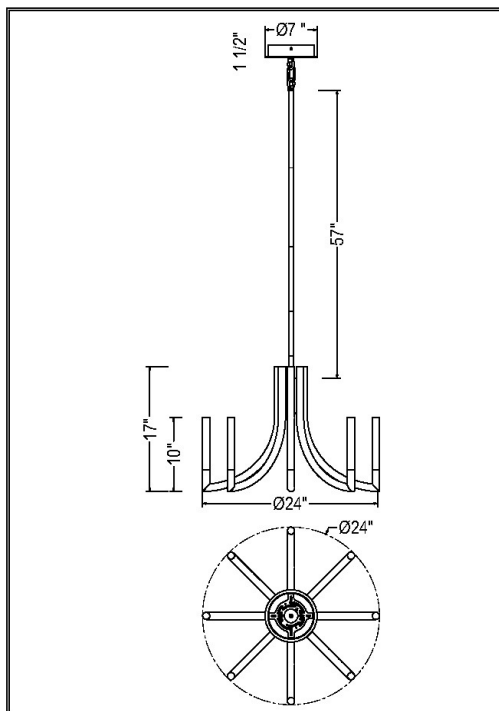

EUROfase

Olette, Chandelier, 8-Light, 24", Brushed Nickel, Froste...

Item No.
49010-022

JOB NAME:

DATE:

TYPE:

COMMENTS:

LIGHT INFORMATION

Light Type Integrated LED

Bulb Socket N/A

Bulb Shape N/A

Bulb Included Yes

CRI 90

Delivered Lumens 1489

Colour Temperature (Kelvin) 3500K

Average Hours LED (L70) 52000

Number of Lights 8

Light Direction Ambient

Dimming Method Triac/Elv

Output Voltage 36

Current Type DC

LIGHT INFORMATION (CONT'D.)

Light Wattage 4

Total Wattage 32

DIMENSIONS & WEIGHT

Product Width (In)

Product Height (In) 17

Product Ext (In)

Product Diameter (In) 24

Product Weight (Lbs) 17.19

Product Length (In)

INSTALLATION