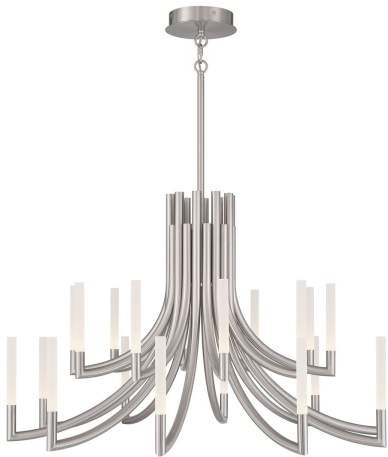

EUROfase

Olette, Chandelier, 20-Light, 42", Brushed Nickel, Frost...

Item No.
49012-026

JOB NAME:

DATE:

TYPE:

COMMENTS:

LIGHT INFORMATION

Light Type Integrated LED

Bulb Socket N/A

Bulb Shape N/A

Bulb Included Yes

CRI 90

Delivered Lumens 3873

Colour Temperature (Kelvin) 3500K

Average Hours LED (L70) 52000

DIMENSIONS & WEIGHT

Product Width (In)

Product Height (In) 26.5

Product Ext (In)

Product Diameter (In) 42

Product Weight (Lbs) 47.83

Product Length (In)

INSTALLATION

Mounting Type J-Box

Mounting Location Dry
Rating

PRODUCT FINISH

Finish: Brushed Nickel

SHADE FINISH

Shade Finish: Frosted

PRODUCT FEATURES

Feature 1: