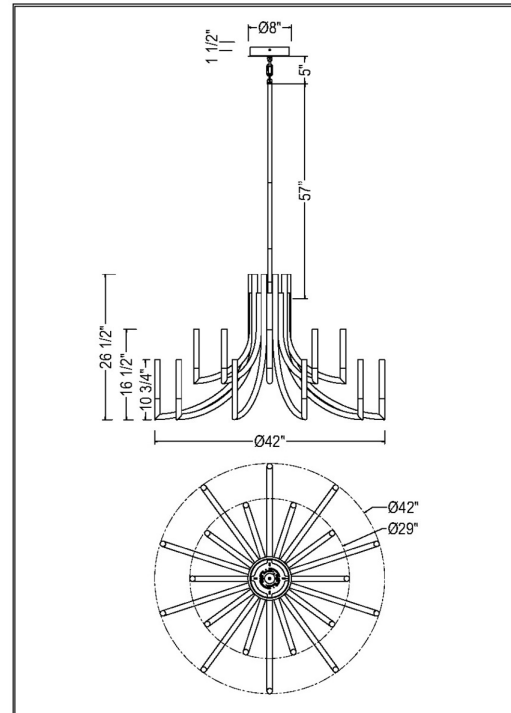

EUROfase

Olette, Chandelier, 20-Light, 42", Brushed Nickel, Frost...

Item No.
49012-026

JOB NAME:

DATE:

TYPE:

COMMENTS:

LIGHT INFORMATION

Light Type Integrated LED

Bulb Socket N/A

Bulb Shape N/A

Bulb Included Yes

CRI 90

Delivered Lumens 3873

Colour Temperature (Kelvin) 3500K

Average Hours LED (L70) 52000

Number of Lights 20

Light Direction Ambient

Dimming Method Triac/Elv

Output Voltage 36

Current Type DC

LIGHT INFORMATION (CONT'D.)

Light Wattage 4

Total Wattage 80

DIMENSIONS & WEIGHT

Product Width (In)

Product Height (In) 26.5

Product Ext (In)

Product Diameter (In) 42

Product Weight (Lbs) 47.83

Product Length (In)

INSTALLATION