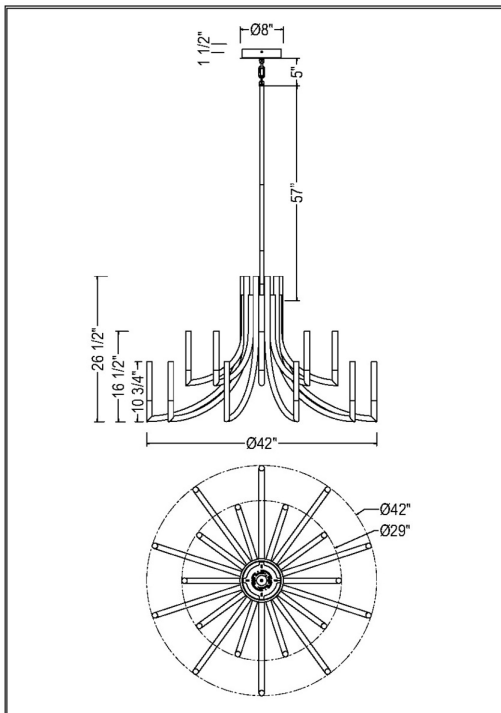

EUROfase

Olette, Chandelier, 20-Light, 42", Matte Black, Frosted ...

Item No.

49012-033

JOB NAME:

DATE:

TYPE:

COMMENTS:

LIGHT INFORMATION

Light Type Integrated LED

Bulb Socket N/A

Bulb Shape N/A

Bulb Included Yes

CRI 90

Delivered Lumens 3873

Colour Temperature (Kelvin) 3500K

Total Wattage 80

DIMENSIONS & WEIGHT

Product Width (In)

Product Height (In) 26.5

Product Ext (In)

Product Diameter (In) 42

Product Weight (Lbs) 47.83

Product Length (In)