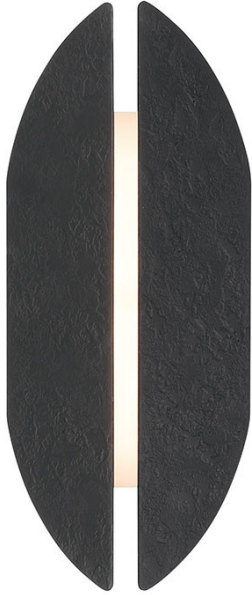

EUROfase

Innra, Outdoor , 14", Damascus Black

Item No.
49013-023

JOB NAME:

DATE:

TYPE:

COMMENTS:

LIGHT INFORMATION

Light Type Integrated LED

Bulb Socket N/A

Bulb Shape N/A

Bulb Included Yes

CRI 90

Delivered Lumens 295

Colour Temperature (Kelvin) 3000K

Average Hours LED (L70) 52000

Mounting Type J-Box

Mounting Location Wet Rating

PRODUCT FINISH

Finish: Damascus Black

SHADE FINISH

Shade Finish: N/A

PRODUCT FEATURES

Feature 1: