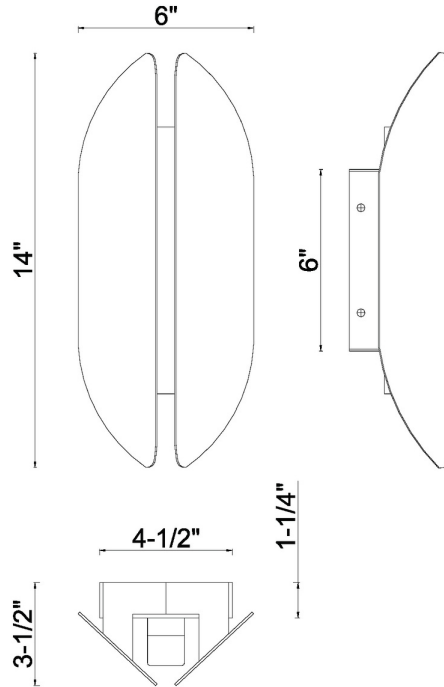

EUROfase

Innra, Outdoor , 14", Damascus Black

Item No.
49013-023

JOB NAME:

DATE:

TYPE:

COMMENTS:

LIGHT INFORMATION

DIMENSIONS & WEIGHT

Product Width (In) 6

Product Height (In) 14

Product Ext (In) 3.5

Product Diameter (In)

Product Weight (Lbs) 3.75

Product Length (In)

INSTALLATION