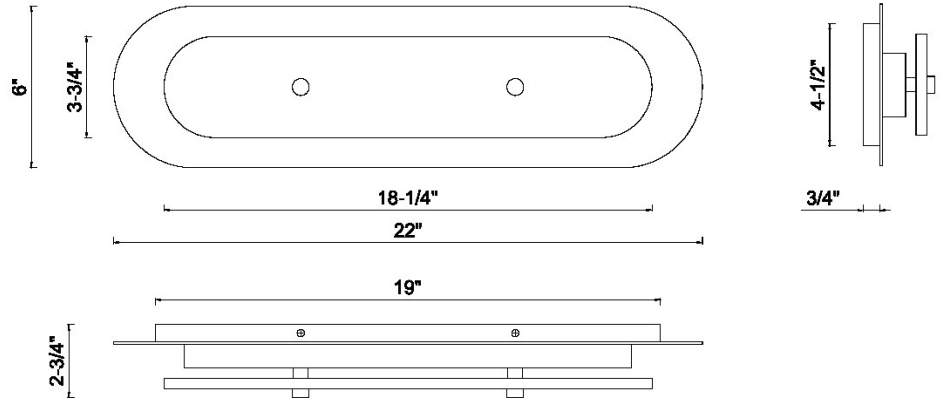

EUROfase

Tramore, Outdoor , 22", Powder Coat Black, Alabaster

Item No.
49173-024

JOB NAME:

DATE:

TYPE:

COMMENTS:

LIGHT INFORMATION

Light Type	Integrated LED
Bulb Socket	N/A
Bulb Shape	N/A
Bulb Included	Yes
CRI	90
Delivered Lumens	1112
Colour Temperature (Kelvin)	3000K
Average Hours LED (L70)	52000
Number of Lights	1
Light Direction	Ambient
Dimming Method	Triac/Elv
Output Voltage	120
Current Type	AC

LIGHT INFORMATION (CONT'D.)

Light Wattage	20
Total Wattage	20

DIMENSIONS & WEIGHT

Product Width (In)	6
Product Height (In)	22
Product Ext (In)	2.75
Product Diameter (In)	
Product Weight (Lbs)	7.49
Product Length (In)	