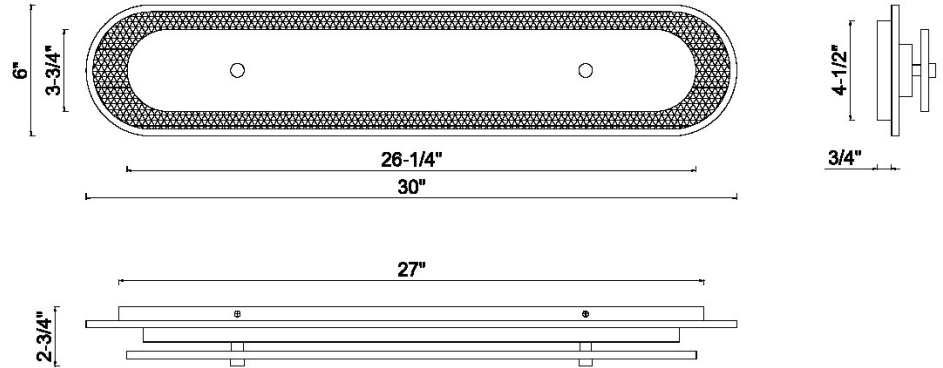

EUROfase

Tramore, Wall Sconce , 30", Gold, Alabaster

Item No.
49174-021

JOB NAME:

DATE:

TYPE:

COMMENTS:

LIGHT INFORMATION

Light Type	Integrated LED
Bulb Socket	N/A
Bulb Shape	N/A
Bulb Included	Yes
CRI	90
Delivered Lumens	1527
Colour Temperature (Kelvin)	3000K
Average Hours LED (L70)	52000
Number of Lights	1
Light Direction	Ambient
Dimming Method	Triac/Elv
Output Voltage	120
Current Type	AC

LIGHT INFORMATION (CONT'D.)

Light Wattage	30
Total Wattage	30

DIMENSIONS & WEIGHT

Product Width (In)	30
Product Height (In)	6
Product Ext (In)	2.75
Product Diameter (In)	
Product Weight (Lbs)	10.8
Product Length (In)	