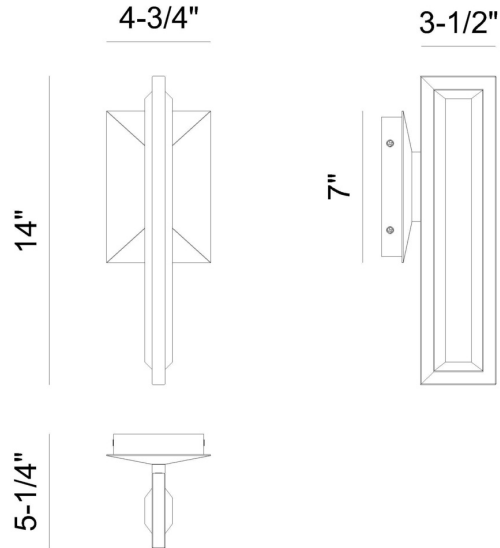

EUROfase

Aelin, Outdoor, 14", Matte Black, Clear Crystal

Item No.
49178-012

JOB NAME:

DATE:

TYPE:

COMMENTS:

49178-012

LIGHT INFORMATION

Light Type	Integrated LED
Bulb Socket	N/A
Bulb Shape	N/A
Bulb Included	N/A
CRI	90
Delivered Lumens	145
Colour Temperature (Kelvin)	3500K
Average Hours LED (L70)	52000
Number of Lights	1
Light Direction	Ambient
Dimming Method	Triac/Elv
Output Voltage	27
Current Type	DC

LIGHT INFORMATION (CONT'D.)

Light Wattage	10
Total Wattage	10

DIMENSIONS & WEIGHT

Product Width (In)	4.75
Product Height (In)	14
Product Ext (In)	5.13
Product Diameter (In)	
Product Weight (Lbs)	4.89
Product Length (In)	