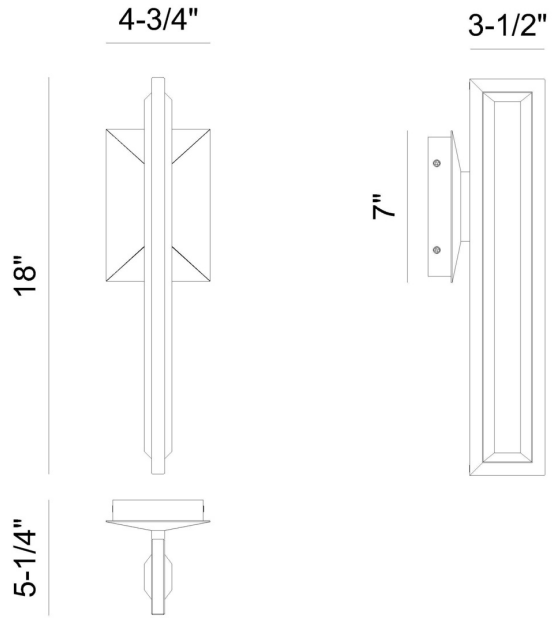

EUROfase

Aelin, Outdoor, 18", Matte Black, Clear Crystal

Item No.
49179-019

JOB NAME:

DATE:

TYPE:

COMMENTS:

49179-019

LIGHT INFORMATION

Light Type	Integrated LED
Bulb Socket	N/A
Bulb Shape	N/A
Bulb Included	N/A
CRI	90
Delivered Lumens	175
Colour Temperature (Kelvin)	3500K
Average Hours LED (L70)	52000
Number of Lights	1
Light Direction	Ambient
Dimming Method	Triac/Elv
Output Voltage	12
Current Type	DC

LIGHT INFORMATION (CONT'D.)

Light Wattage	14
Total Wattage	14

DIMENSIONS & WEIGHT

Product Width (In)	4.75
Product Height (In)	18
Product Ext (In)	5.13
Product Diameter (In)	
Product Weight (Lbs)	6.06
Product Length (In)	