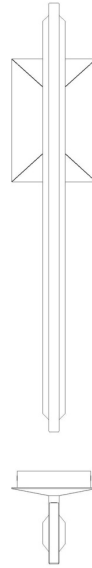

EUROfase

Aelin, Outdoor, 24", Matte Black, Clear Crystal

Item No.
49180-015

JOB NAME:

DATE:

TYPE:

COMMENTS:

49180-015

4-3/4"

3-1/2"

24"

7"

5-1/4"

LIGHT INFORMATION

Light Type Integrated LED

Bulb Socket N/A

Bulb Shape N/A

Bulb Included N/A

CRI 90

Delivered Lumens 250

Colour Temperature (Kelvin) 3500K

Average Hours LED (L70) 52000

Number of Lights 1

Light Direction Ambient

Dimming Method Triac/Elv

Output Voltage 18

Current Type DC

LIGHT INFORMATION (CONT'D.)

Light Wattage 20

Total Wattage 20

DIMENSIONS & WEIGHT

Product Width (In) 4.75