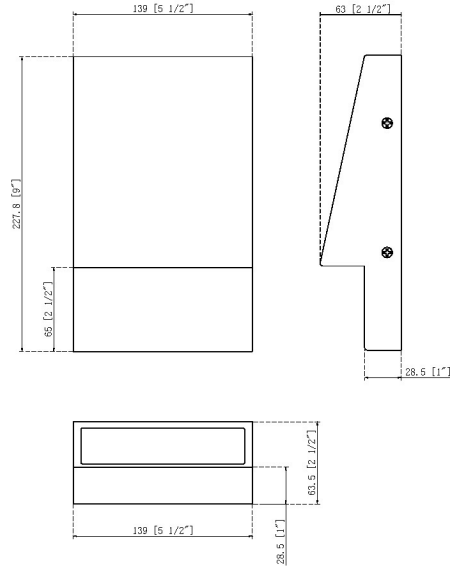

EUROfase

Nanton, Outdoor , 9", Sand Bronze

Item No.
49240-016

JOB NAME:

DATE:

TYPE:

COMMENTS:

LIGHT INFORMATION

Light Type Integrated LED

Bulb Socket N/A

Bulb Shape N/A

Bulb Included Yes

CRI 90

Delivered Lumens 133

Colour Temperature (Kelvin) 3000K

Average Hours LED (L70) 52000

Number of Lights 1

Light Direction Ambient

Dimming Method Triac/Elv

Output Voltage 120

Current Type AC

LIGHT INFORMATION (CONT'D.)

Light Wattage 10

Total Wattage 10

DIMENSIONS & WEIGHT

Product Width (In) 5.5

Product Height (In) 9

Product Ext (In) 2.5

Product Diameter (In)

Product Weight (Lbs) 2.09

Product Length (In)

INSTALLATION

Mounting Type J-Box

Mounting Location Wet Rating

PRODUCT FINISH

Finish: Sand Bronze

SHADE FINISH

Shade Finish: N/A

PRODUCT FEATURES

Feature 1: Marine Grade

Feature 2:

Feature 3:

Certification & Compliance