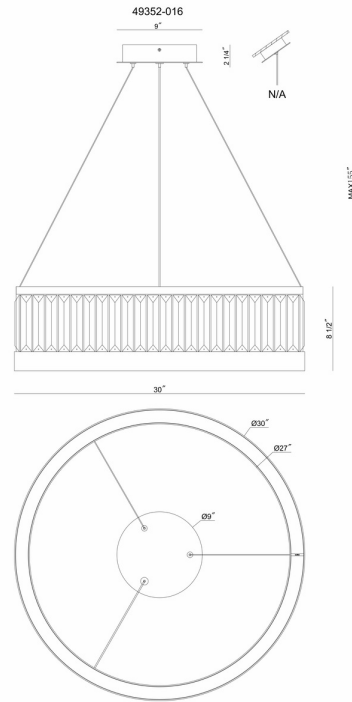

## Empira, Chandelier, 30", Gold, Clear Crystal

Item No.  
49352-016

JOB NAME:

DATE:

TYPE:

COMMENTS:

### LIGHT INFORMATION

Light Type Integrated LED

Bulb Socket N/A

Bulb Shape N/A

Bulb Included N/A

CRI 90

Delivered Lumens 2115

Colour Temperature (Kelvin) 3000K

### LIGHT INFORMATION (CONT'D.)

Light Wattage 66

Total Wattage 66

### DIMENSIONS & WEIGHT

Product Width (In)

Product Height (In) 8.75

Product Ext (In)

Product Diameter (In) 30.13

Product Weight (Lbs) 32.69

Product Length (In)