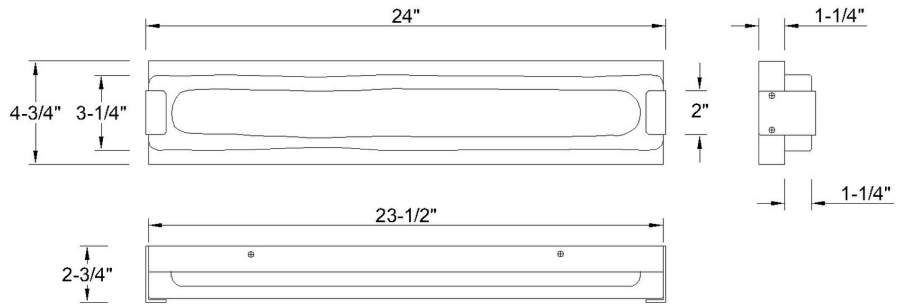

EUROfase

Hiltic, Outdoor, 24", Matte Black, Clear Glass

Item No.
49806-014

JOB NAME:

DATE:

TYPE:

COMMENTS:

LIGHT INFORMATION

Light Type Integrated LED

Bulb Socket N/A

Bulb Shape N/A

Bulb Included N/A

CRI 90

Delivered Lumens 1170

Colour Temperature (Kelvin) 3000K

Average Hours LED (L70) 52000

Number of Lights 1

Light Direction Ambient

Dimming Method Triac

Output Voltage 120

Current Type AC

LIGHT INFORMATION (CONT'D.)

Light Wattage 25

Total Wattage 25

DIMENSIONS & WEIGHT

Product Width (In) 4.75

Product Height (In) 24

Product Ext (In) 2.75

Product Diameter (In)

Product Weight (Lbs) 11.24

Product Length (In)

INSTALLATION

Mounting Type J-Box

Mounting Location Rating Wet (IP65)

PRODUCT FINISH

Finish: Matte Black

SHADE FINISH

Shade Finish: Clear

PRODUCT FEATURES