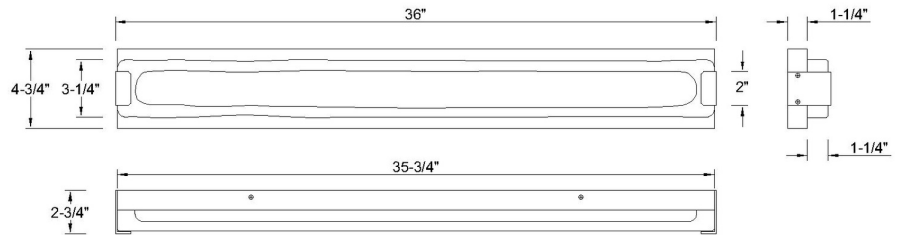

EUROfase

Hiltic, Outdoor, 36", Matte Black, Clear Glass

Item No.
49807-011

JOB NAME:

DATE:

TYPE:

COMMENTS:

LIGHT INFORMATION

Light Type Integrated LED

Bulb Socket N/A

Bulb Shape N/A

Bulb Included N/A

CRI 90

Delivered Lumens 1690

Colour Temperature (Kelvin) 3000K

Average Hours LED (L70) 52000

Number of Lights 1

Light Direction Ambient

Dimming Method Triac

Output Voltage 120

Current Type AC

LIGHT INFORMATION (CONT'D.)

Light Wattage 40

Total Wattage 40

DIMENSIONS & WEIGHT

Product Width (In) 4.75

Product Height (In) 36

Product Ext (In) 2.75

Product Diameter (In)

Product Weight (Lbs) 16.75

Product Length (In)

INSTALLATION

Mounting Type J-Box

Mounting Location Rating Wet (IP65)

PRODUCT FINISH

Finish: Matte Black

SHADE FINISH

Shade Finish: Clear

PRODUCT FEATURES