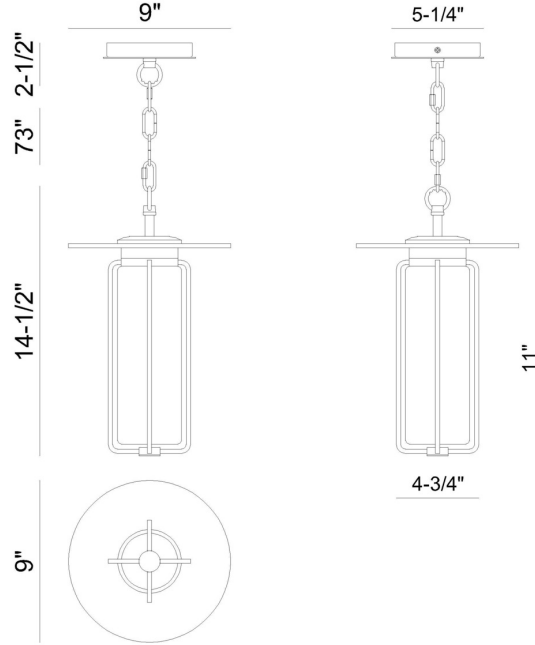

EUROfase

Florin, Outdoor, 15", Sand Black, Clear Glass

Item No.
49844-016

JOB NAME:

DATE:

TYPE:

COMMENTS:

49844-016

LIGHT INFORMATION

Light Type	Integrated LED
Bulb Socket	N/A
Bulb Shape	N/A
Bulb Included	N/A
CRI	90
Delivered Lumens	202
Colour Temperature (Kelvin)	3000K
Average Hours LED (L70)	52000
Number of Lights	1
Light Direction	Ambient
Dimming Method	Triac
Output Voltage	24
Current Type	AC

LIGHT INFORMATION (CONT'D.)

Light Wattage	12
Total Wattage	12

DIMENSIONS & WEIGHT

Product Width (In)	
Product Height (In)	14.5
Product Ext (In)	
Product Diameter (In)	9
Product Weight (Lbs)	5.8
Product Length (In)	