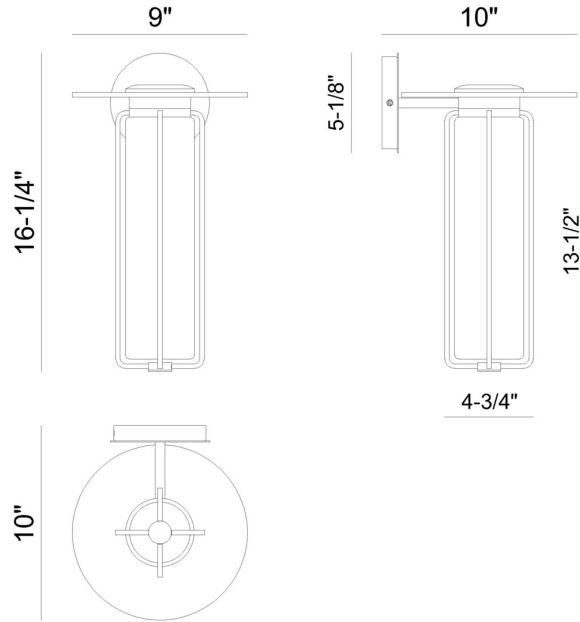

EUROfase

Florin, Outdoor, 16", Sand Black, Clear Glass

Item No.
49904-017

JOB NAME:

DATE:

TYPE:

COMMENTS:

49904-017

LIGHT INFORMATION

Light Type Integrated LED

Bulb Socket N/A

Bulb Shape N/A

Bulb Included N/A

CRI 90

Delivered Lumens 356

Colour Temperature (Kelvin) 3000K

Total Wattage 12

DIMENSIONS & WEIGHT

Product Width (In) 9

Product Height (In) 16

Product Ext (In) 10

Product Diameter (In)

Product Weight (Lbs) 5.2

Product Length (In)