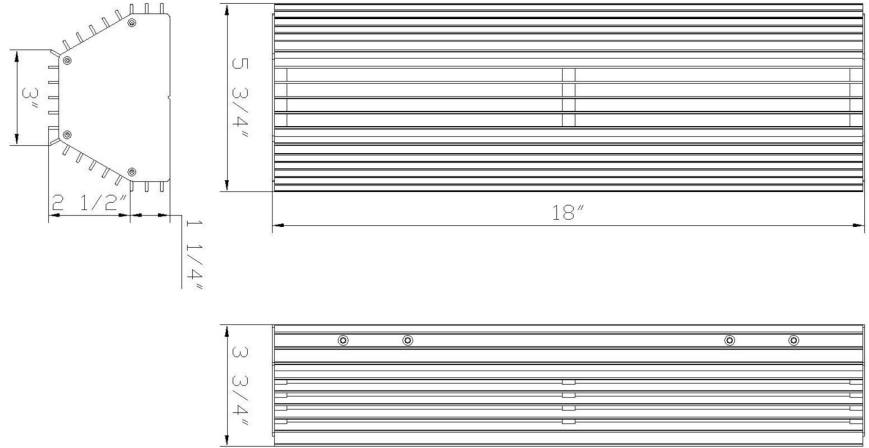

EUROfase

Morton, Outdoor, 18", Sand Black, Clear Glass

Item No.
49955-019

JOB NAME:

DATE:

TYPE:

COMMENTS:

LIGHT INFORMATION

Light Type Integrated LED

Bulb Socket N/A

Bulb Shape N/A

Bulb Included N/A

CRI 90

Delivered Lumens 280

Colour Temperature (Kelvin) 3000K

Average Hours LED (L70) 52000

Number of Lights 1

Light Direction Ambient

Dimming Method Triac/Elv

Output Voltage 24

Current Type AC

LIGHT INFORMATION (CONT'D.)

Light Wattage 25

Total Wattage 25

DIMENSIONS & WEIGHT

Product Width (In) 5.75

Product Height (In) 18

Product Ext (In) 3.75

Product Diameter (In)

Product Weight (Lbs) 4.74

Product Length (In)

INSTALLATION