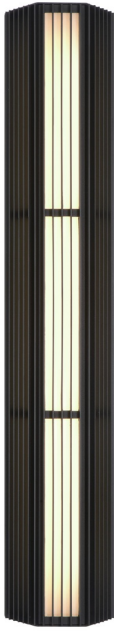

## Morton, Outdoor, 32", Sand Black, Clear Glass

Item No.  
49957-013

JOB NAME:

DATE:

TYPE:

COMMENTS:

### LIGHT INFORMATION

Light Type	Integrated LED
Bulb Socket	N/A
Bulb Shape	N/A
Bulb Included	N/A
CRI	90
Delivered Lumens	442
Colour Temperature (Kelvin)	3000K
Average Hours LED (L70)	52000
Number of Lights	1
Light Direction	Ambient
Dimming Method	Triac/Elv
Output Voltage	24
Current Type	AC

### LIGHT INFORMATION (CONT'D.)

Light Wattage	40
Total Wattage	40

### DIMENSIONS & WEIGHT

Product Width (In)	5.75
Product Height (In)	32
Product Ext (In)	3.75
Product Diameter (In)	
Product Weight (Lbs)	7.28
Product Length (In)	