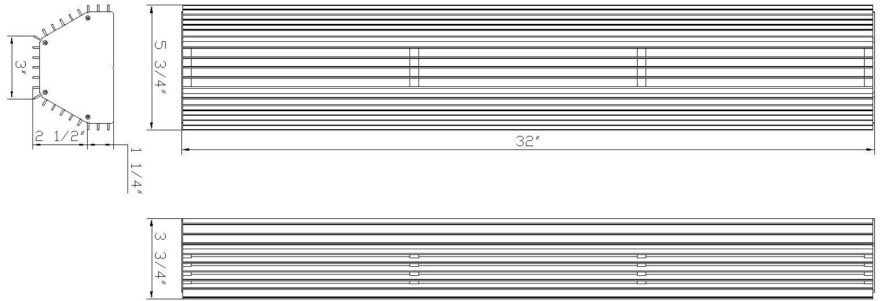

## Morton, Outdoor, 32", Sand Black, Clear Glass

Item No.  
49957-013

JOB NAME:

DATE:

TYPE:

COMMENTS:

### LIGHT INFORMATION

Light Type	Integrated LED
Bulb Socket	N/A
Bulb Shape	N/A
Bulb Included	N/A
CRI	90
Delivered Lumens	442
Colour Temperature (Kelvin)	3000K
Average Hours LED (L70)	52000
Number of Lights	1
Light Direction	Ambient
Dimming Method	Triac/Elv
Output Voltage	24
Current Type	AC

### DIMENSIONS & WEIGHT

Product Width (In)	5.75
Product Height (In)	32
Product Ext (In)	3.75
Product Diameter (In)	
Product Weight (Lbs)	7.28
Product Length (In)	