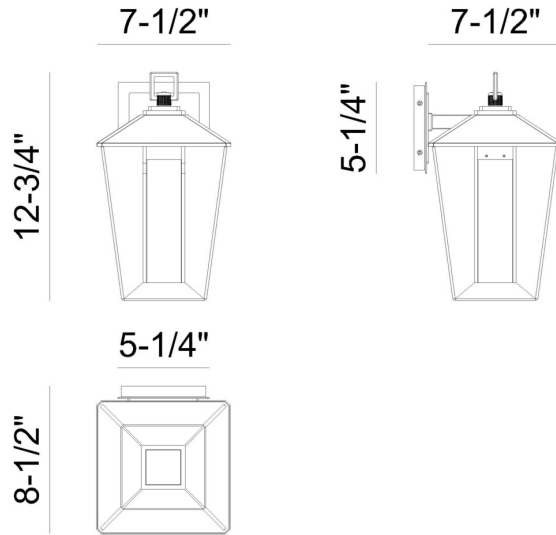

EUROfase

Andson, Outdoor, 13", Brass-Sand Black Mix, Frosted A...

Item No.
50047-017

JOB NAME:

DATE:

TYPE:

COMMENTS:

50047-017

LIGHT INFORMATION

Light Type	Integrated LED
Bulb Socket	N/A
Bulb Shape	N/A
Bulb Included	N/A
CRI	90
Delivered Lumens	918
Colour Temperature (Kelvin)	3000K
Average Hours LED (L70)	52000
Number of Lights	1
Light Direction	Ambient
Dimming Method	Triac/Elv
Output Voltage	12
Current Type	DC

LIGHT INFORMATION (CONT'D.)

Light Wattage	14
Total Wattage	14

DIMENSIONS & WEIGHT

Product Width (In)	7.5
Product Height (In)	12.75
Product Ext (In)	8.38
Product Diameter (In)	
Product Weight (Lbs)	7.87
Product Length (In)	

INSTALLATION

Mounting Type	J-Box
Mounting Location Rating	Wet (IP65)

PRODUCT FINISH

Finish: Brass-Sand Black Mix

SHADE FINISH

Shade Finish: Frosted

PRODUCT FEATURES