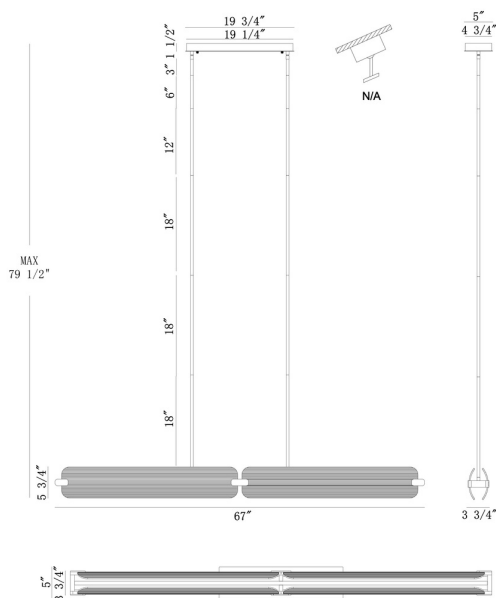

EUROfase

Neoness, Chandelier, 4-Light, 67", Weathered Brass, S...

Item No.
50057-016

JOB NAME:

DATE:

TYPE:

COMMENTS:

LIGHT INFORMATION

Light Type Integrated LED

Bulb Socket N/A

Bulb Shape N/A

Bulb Included N/A

CRI 90

Delivered Lumens 967

Colour Temperature (Kelvin) 3000K

Average Hours LED (L70) 52000

Number of Lights 4

Light Direction Multi

Dimming Method Triac/Elv

Output Voltage 18

Current Type DC

LIGHT INFORMATION (CONT'D.)

Light Wattage 19.5

Total Wattage 78

DIMENSIONS & WEIGHT

Product Width (In) 5.1

Product Height (In) 5.75

Product Ext (In)

Product Diameter (In)

Product Weight (Lbs) 26.72

Product Length (In) 67

INSTALLATION