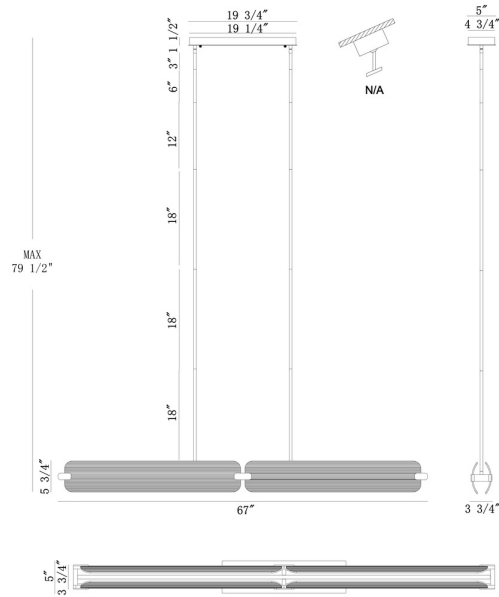

## Neoness, Chandelier, 4-Light, 67", Weathered Brass, Cl...

Item No.

50057-023

JOB NAME:

DATE:

TYPE:

COMMENTS:

### LIGHT INFORMATION

Light Type Integrated LED

Bulb Socket N/A

Bulb Shape N/A

Bulb Included N/A

CRI 90

Delivered Lumens 3687

Colour Temperature (Kelvin) 3000K

### LIGHT INFORMATION (CONT'D.)

Light Wattage 19.5

Total Wattage 78

### DIMENSIONS & WEIGHT

Product Width (In) 5.1

Product Height (In) 5.75

Product Ext (In)

Product Diameter (In)

Product Weight (Lbs) 26.72

Product Length (In) 67