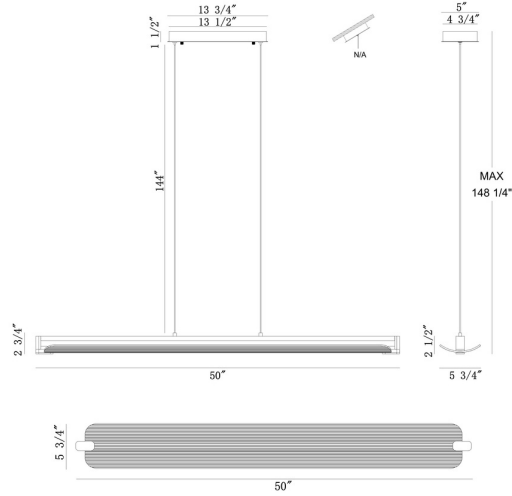

### LIGHT INFORMATION

Light Type Integrated LED

Bulb Socket N/A

Bulb Shape N/A

Bulb Included N/A

CRI 90

Delivered Lumens 1688

Colour Temperature (Kelvin) 3000K

### LIGHT INFORMATION (CONT'D.)

Light Wattage 28

Total Wattage 28

### DIMENSIONS & WEIGHT

Product Width (In) 5.75

Product Height (In) 2.75

Product Ext (In)

Product Diameter (In)

Product Weight (Lbs) 11.2

Product Length (In) 50