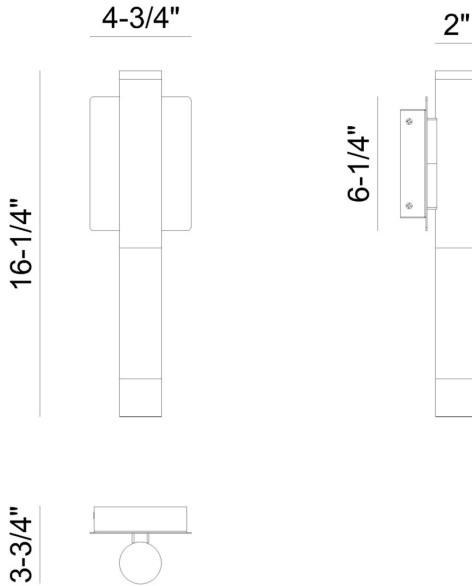

## Ronda, Wall Sconce , 16", Harlow Bronze, Alabaster

Item No.  
50124-015

JOB NAME:

DATE:

TYPE:

COMMENTS:

50124-015

### LIGHT INFORMATION

Light Type	Integrated LED
Bulb Socket	N/A
Bulb Shape	N/A
Bulb Included	N/A
CRI	90
Delivered Lumens	778
Colour Temperature (Kelvin)	3000K
Average Hours LED (L70)	52000
Number of Lights	1
Light Direction	Ambient
Dimming Method	Triac
Output Voltage	12
Current Type	DC

### LIGHT INFORMATION (CONT'D.)

Light Wattage	15
Total Wattage	15

### DIMENSIONS & WEIGHT

Product Width (In)	4.75
Product Height (In)	16.25
Product Ext (In)	3.63
Product Diameter (In)	
Product Weight (Lbs)	4.41
Product Length (In)	