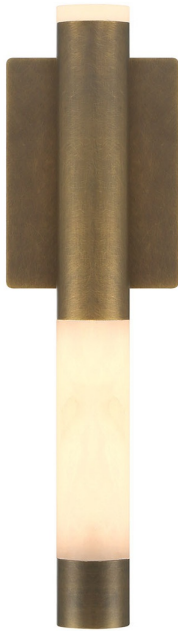

EUROfase

Ronda, Wall Sconce , 16", Weathered Brass, Alabaster

Item No.
50124-022

JOB NAME:

DATE:

TYPE:

COMMENTS:

50124-022

4-3/4"

2"

16-1/4"

6-1/4"

3-3/4"

LIGHT INFORMATION

Light Type Integrated LED

Bulb Socket N/A

Bulb Shape N/A

Bulb Included N/A

CRI 90

Delivered Lumens 778

Colour Temperature (Kelvin) 3000K

Average Hours LED (L70) 52000

Number of Lights 1

Light Direction Ambient