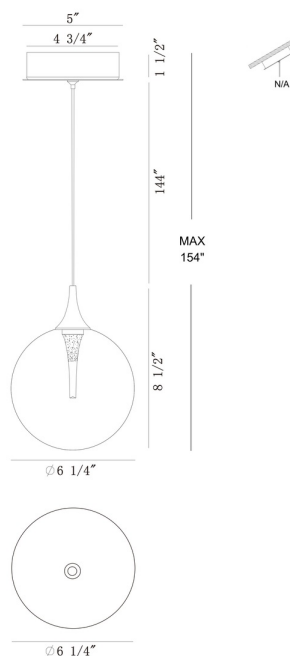

EUROfase

lissa, Pendant, 6", Gold, Amber Glass

Item No.
50251-032

JOB NAME:

DATE:

TYPE:

COMMENTS:

LIGHT INFORMATION

Light Type Integrated LED

Bulb Socket N/A

Bulb Shape N/A

Bulb Included N/A

CRI 90

Delivered Lumens 246

Colour Temperature (Kelvin) 3000K

Average Hours LED (L70) 52000

Number of Lights 1

Light Direction Multi

Dimming Method Triac

Output Voltage 27

Current Type DC

LIGHT INFORMATION (CONT'D.)

Light Wattage 6

Total Wattage 6

DIMENSIONS & WEIGHT

Product Width (In)

Product Height (In) 8.5

Product Ext (In)

Product Diameter (In) 6.25

Product Weight (Lbs) 1.65

Product Length (In)

INSTALLATION