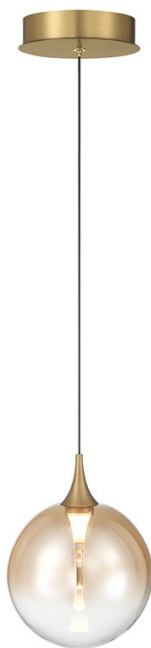

EUROfase

lissa, Pendant, 6", Gold, Amber Glass

Item No.
50251-032

JOB NAME:

DATE:

TYPE:

COMMENTS:

LIGHT INFORMATION

Light Type Integrated LED

Bulb Socket N/A

Bulb Shape N/A

Bulb Included N/A

CRI 90

Delivered Lumens 246

Colour Temperature (Kelvin) 3000K

Average Hours LED (L70) 52000

Number of Lights 1

Light Direction Multi

Dimming Method Triac

Output Voltage 27

Current Type DC

LIGHT INFORMATION (CONT'D.)

Light Wattage 6

Total Wattage 6

DIMENSIONS & WEIGHT

Product Width (In)

Product Height (In) 8.5

Product Ext (In)

Product Diameter (In) 6.25

Product Weight (Lbs) 1.65

Product Length (In)

INSTALLATION